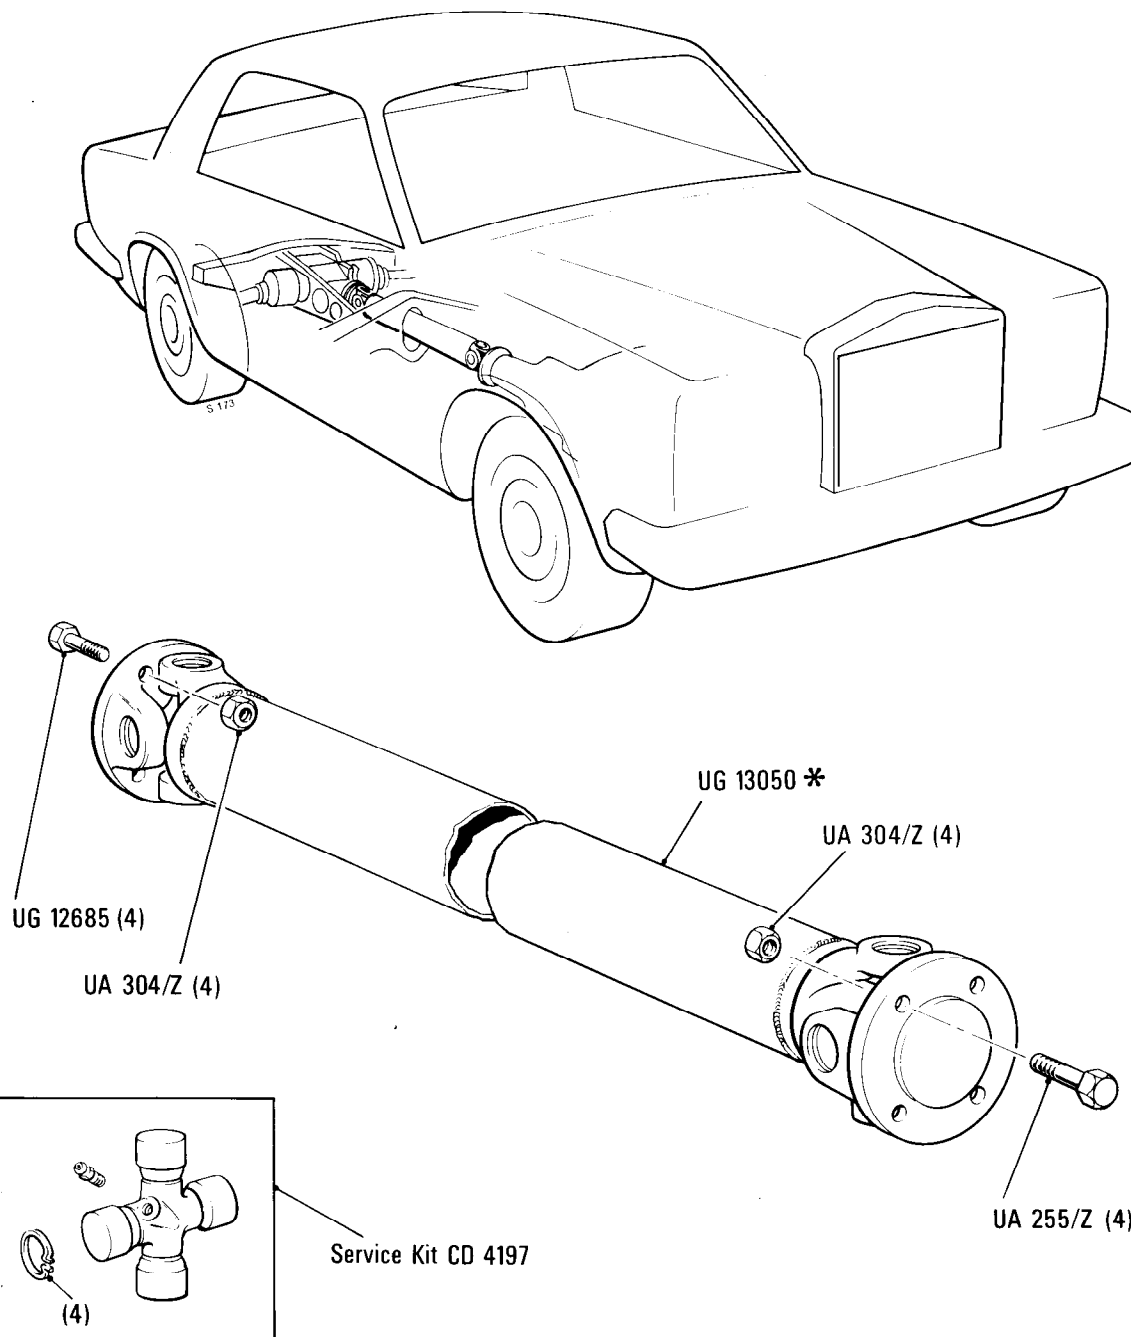

F1.001.01

Rolls-Royce
Silver Spirit
Silver Spur

Bentley
Mulsanne

**Propeller Shaft
Propeller Shaft & Universal Joints**

Car serial number

Silver Spirit & Bentley Mulsanne

SCAZS0000ACH01001 to 06259

Except - 05662, 05671, 05673, 05675,
05709, 05732, 05733, 05735, 05738,
05742, 05743, 05744, 05746, 05747,
05751, 05752, 05905, 05966, 05997,
to 06004, 06073, to 06080, 06032, 06083,
06084, 06086, 06090, 06128, 06131,
06134, 06136, 06139, to 06141, 06143,
06144, 06146, 06147, 06149 to 06151,
06153, 06154, 06155, 06157, 06158,
06160 to 06167, 06195, 06198, 06200,
06201, 06203, 06204, 06206, 06207,
06209, 06212, 06214, 06215, 06217,
06219, 06221, to 06224, 06226, 06229,
06246, 06248, 06255, 06257

Silver Spur

SCAZN0000ACH01006 to 07199

Except - 04583, 05623, 05754, 05772,
05806, 05807, 05821, 05948, 05950,
06024, 06025, 06027, 06028, 06029,
06098, 06102, 06106, 06107, 06109,
06111, 06113, 06115, 06117, 06168,
06170, 06171, 06173, 06176, 06180,
06182, 06185, 06235, 06308, 06311,
06364, 06368, 06370, 06374, 06377,
06431, 06433, 06435, 06437, 06438,
06440, 06442, 06477, 06479, 06482,
06483, 06795, 06994, 07171, 07178,
07179, 07189, 07191, 07194

Parts marked thus * refer to Additional Information below

◀ Left-hand ▶ Right-hand

Additional Information

© Rolls-Royce Motors Limited 1984

UG 13050 for Standard Saloon Cars
UG 12530 for LWB Saloon Cars