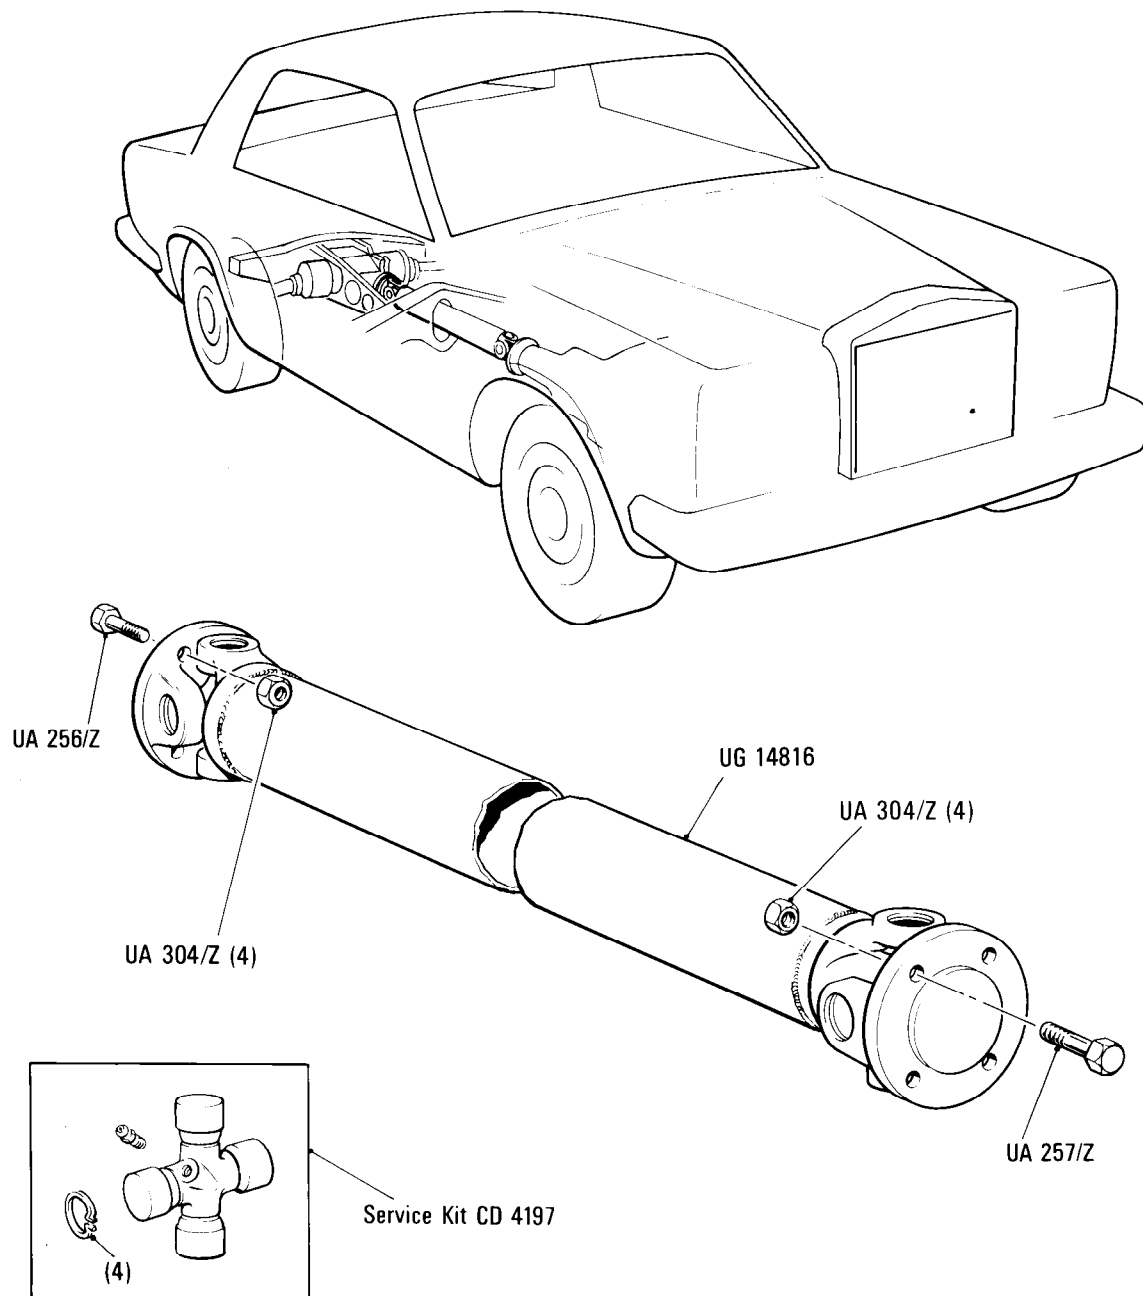

### Propeller Shaft Propeller Shaft & Coupling

Parts marked thus \* refer to Additional Information below

◀ Left-hand ▶ Right-hand

### Propeller Shaft Propeller Shaft & Coupling

Car serial number

SCBZS0T00CCH04233· onwards

Parts marked thus \* refer to Additional Information below

◀ Left-hand ▶ Right-hand

Additional Information

© Rolls-Royce Motors Limited 1984