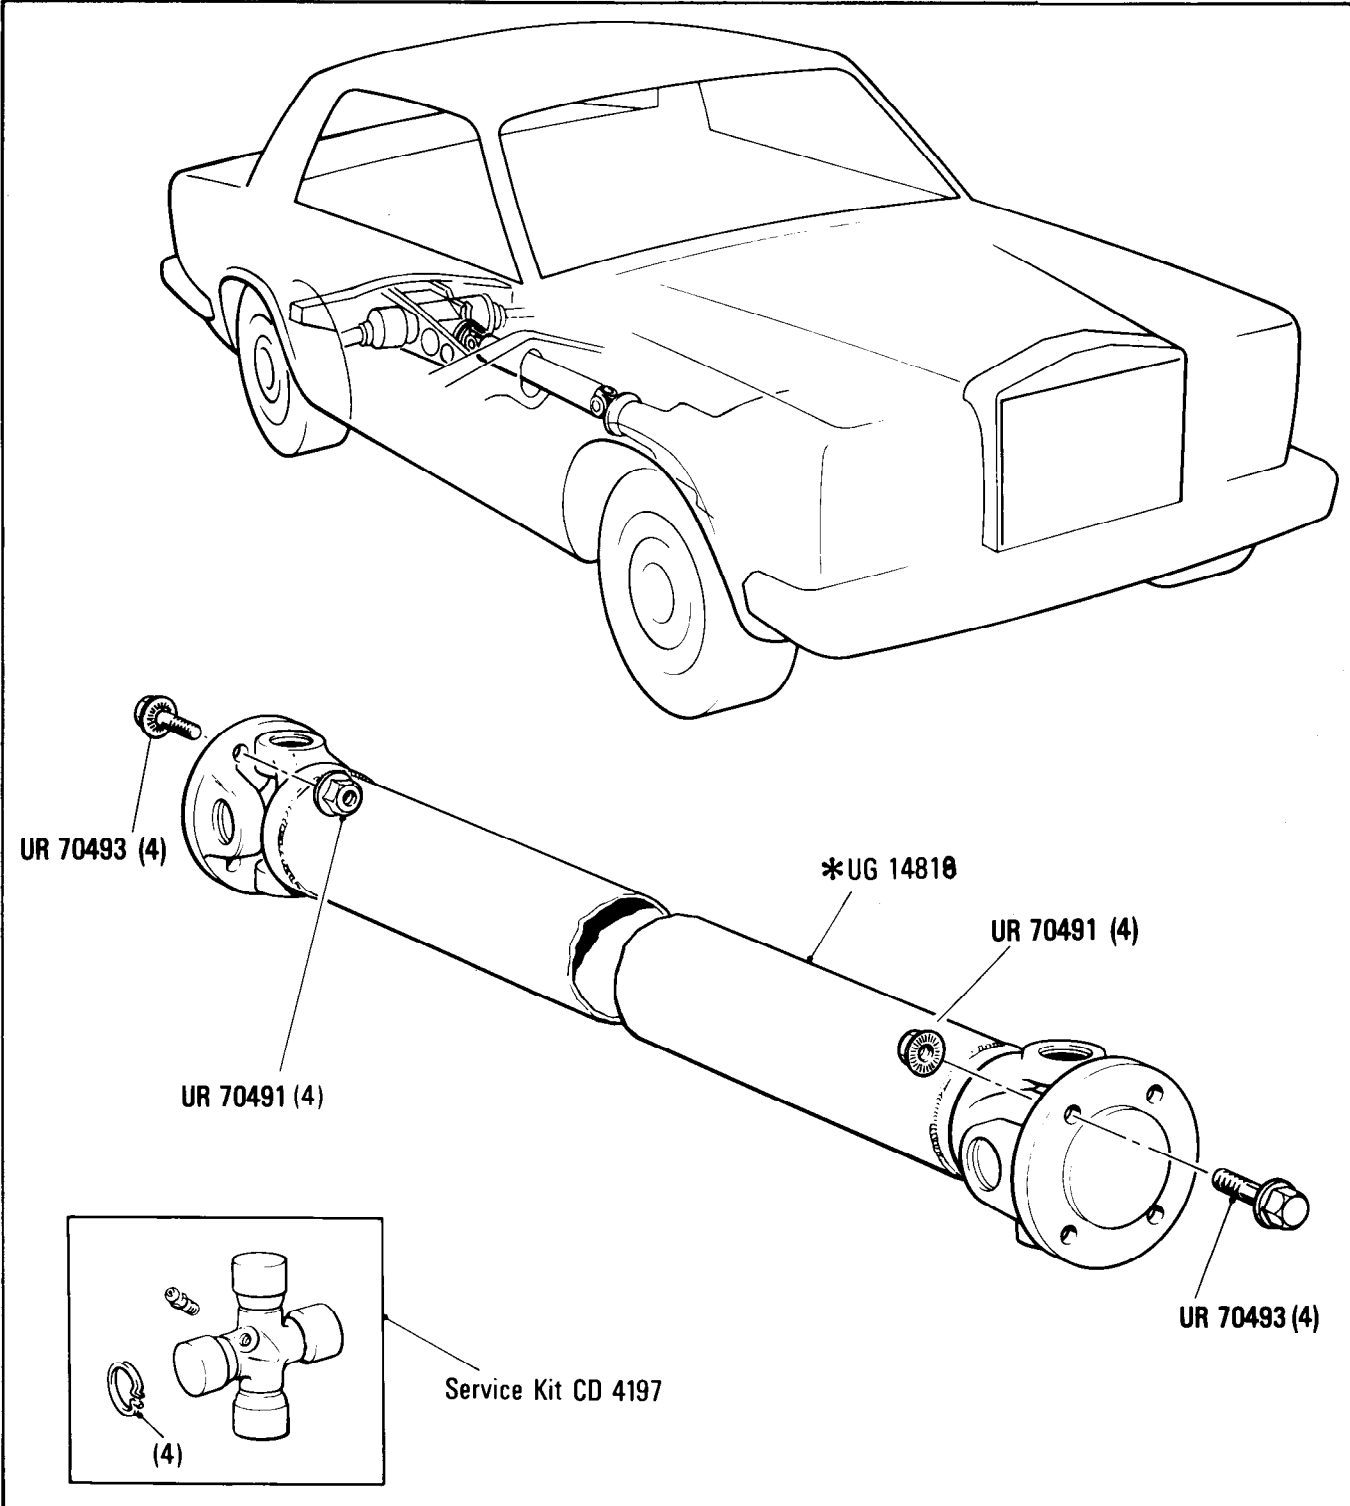

### Propeller Shaft Propeller Shaft & Coupling

Car serial number

SCBZS0T00CCH04233· onwards

Parts marked thus \* refer to Additional Information below

◀ Left-hand ▶ Right-hand

Additional Information

© Rolls-Royce Motors Limited 1984

F1·021·01

Rolls-Royce

Bentley  
Turbo R

**Propeller Shaft**  
Propeller Shaft & Coupling

Car serial number

SCBZS0T03HCX20001 onwards

Parts marked thus \* refer to Additional Information below

◀Left-hand ▶Right-hand