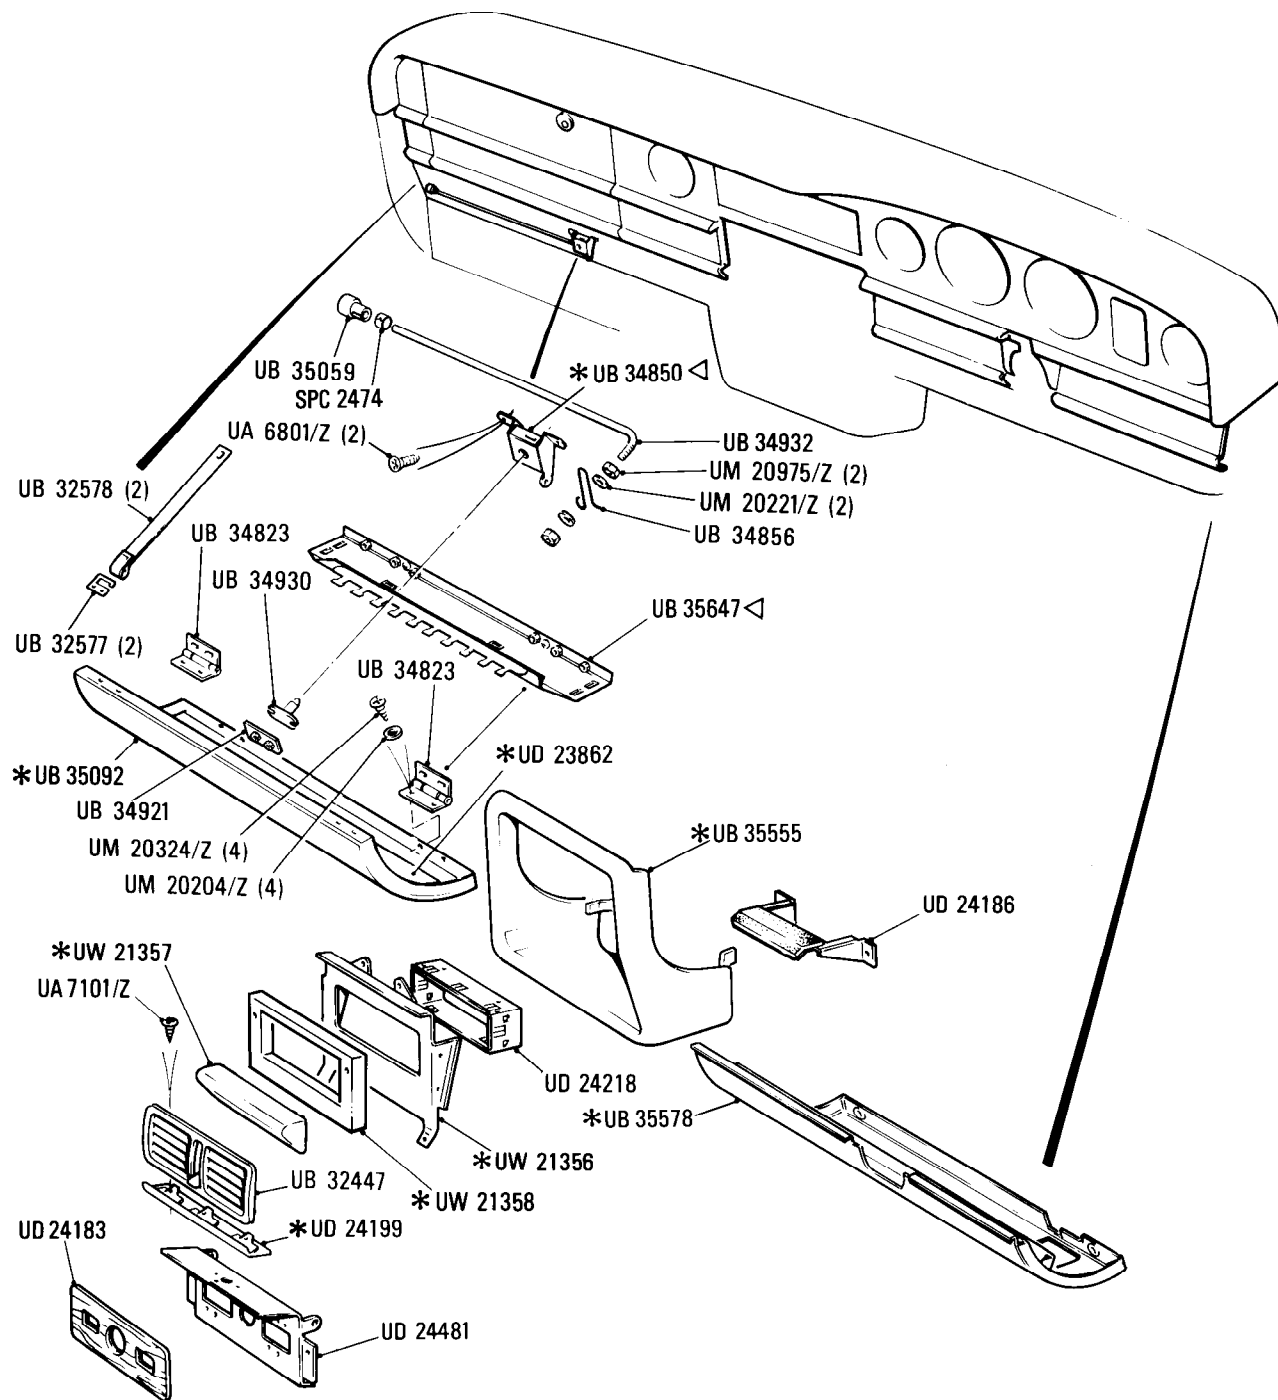

S46
·003·00

Rolls-Royce

Bentley
Eight

Body
Lower Trim & Centre Console

Car serial number

SCBZS8004ECH08862 to
SCBZS8000ECH10110

Parts marked thus * refer to Additional Information below

◁Left-hand ▷Right-hand

Additional Information

*UW 21356 Marvelon trim
UW 21355 Hide trim
*UW 21357 Marvelon trim
UW 21351 Hide trim
*UW 21358 Marvelon trim
UW 21353 Hide trim
*UB 35555 Marvelon trim
UB 41343 Hide trim
*UD 24199 Marvelon trim
UD 24201 Hide trim
*UB 35578 Marvelon trim
UB 41340 Hide trim

*UB 35092 Marvelon trim
UB 41338 Hide trim
*UD 23862 I.D. label - Fuseboard
UD 22880 I.D. label - Relays

© Rolls-Royce Motors Limited 1984