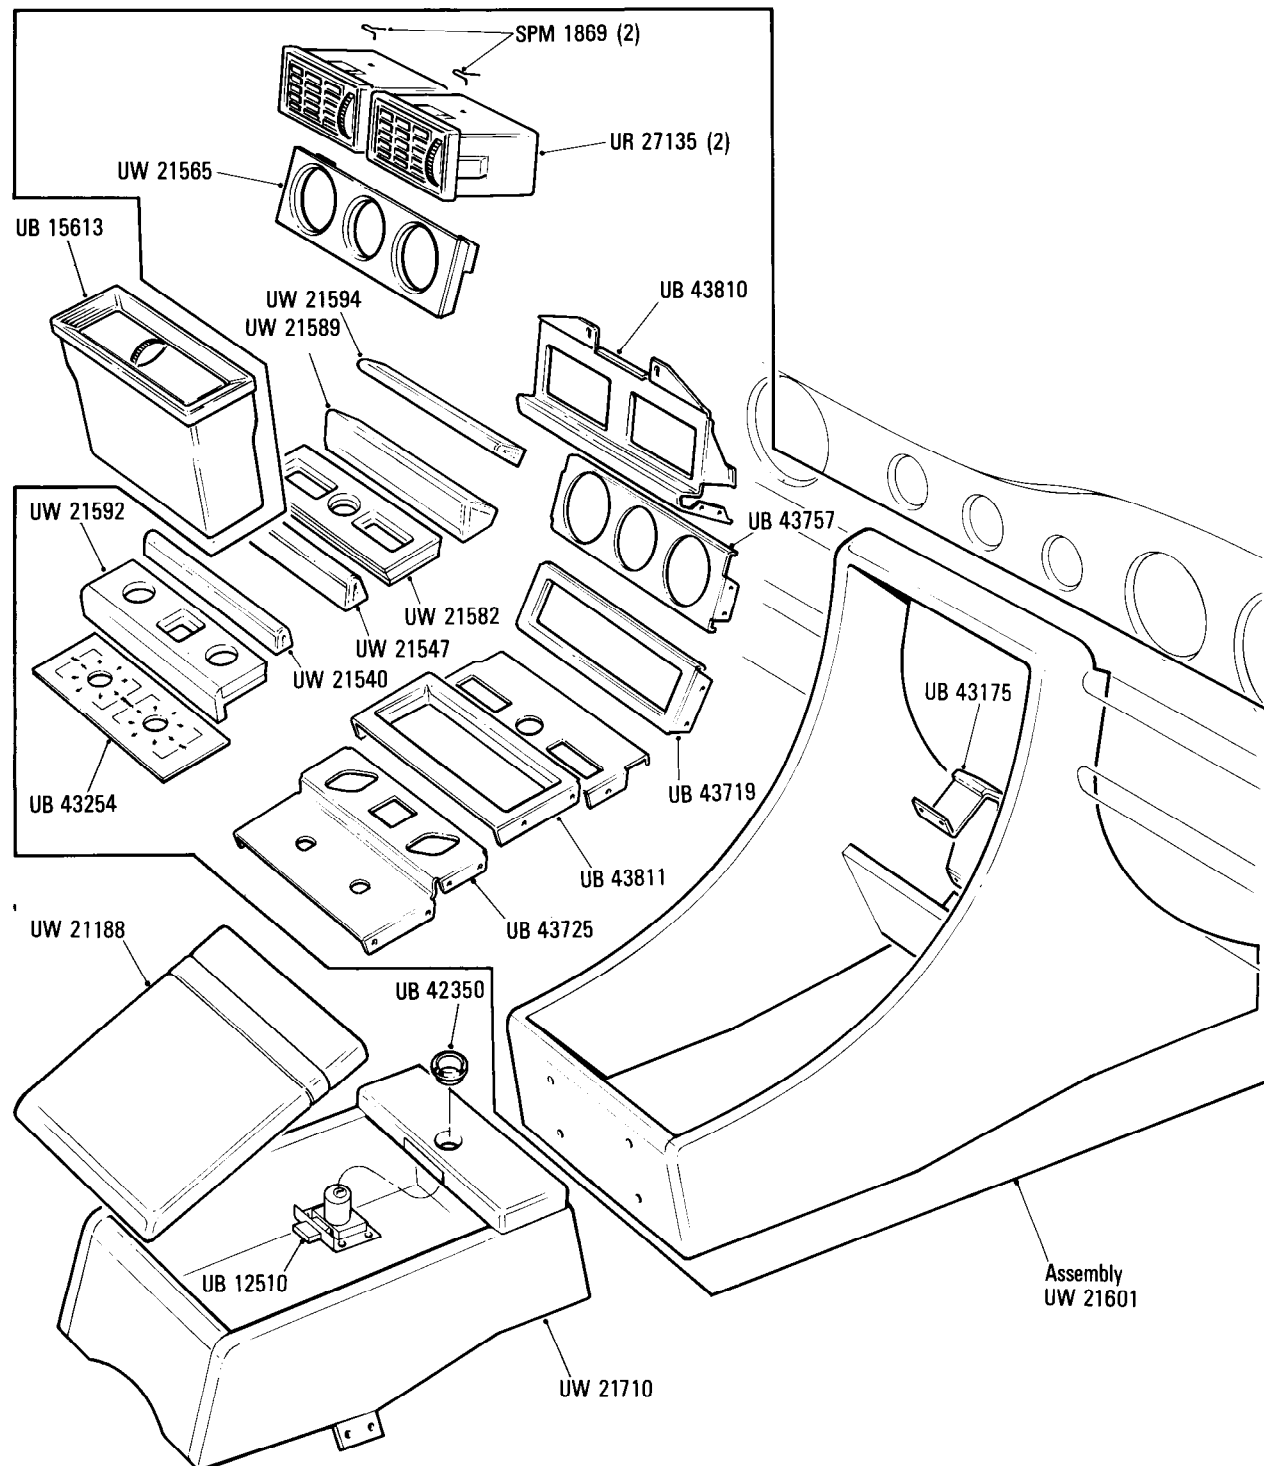

S47
020-01

Rolls-Royce

Bentley
Turbo R

Body
Centre Console & Stowage Bin

Car serial number

SCBZS0TOXFCH12834 to SCBZS0T09GCH16570

Parts marked thus * refer to Additional Information below

◀ Left-hand ▶ Right-hand

Additional Information

© Rolls-Royce Motors Limited 1984