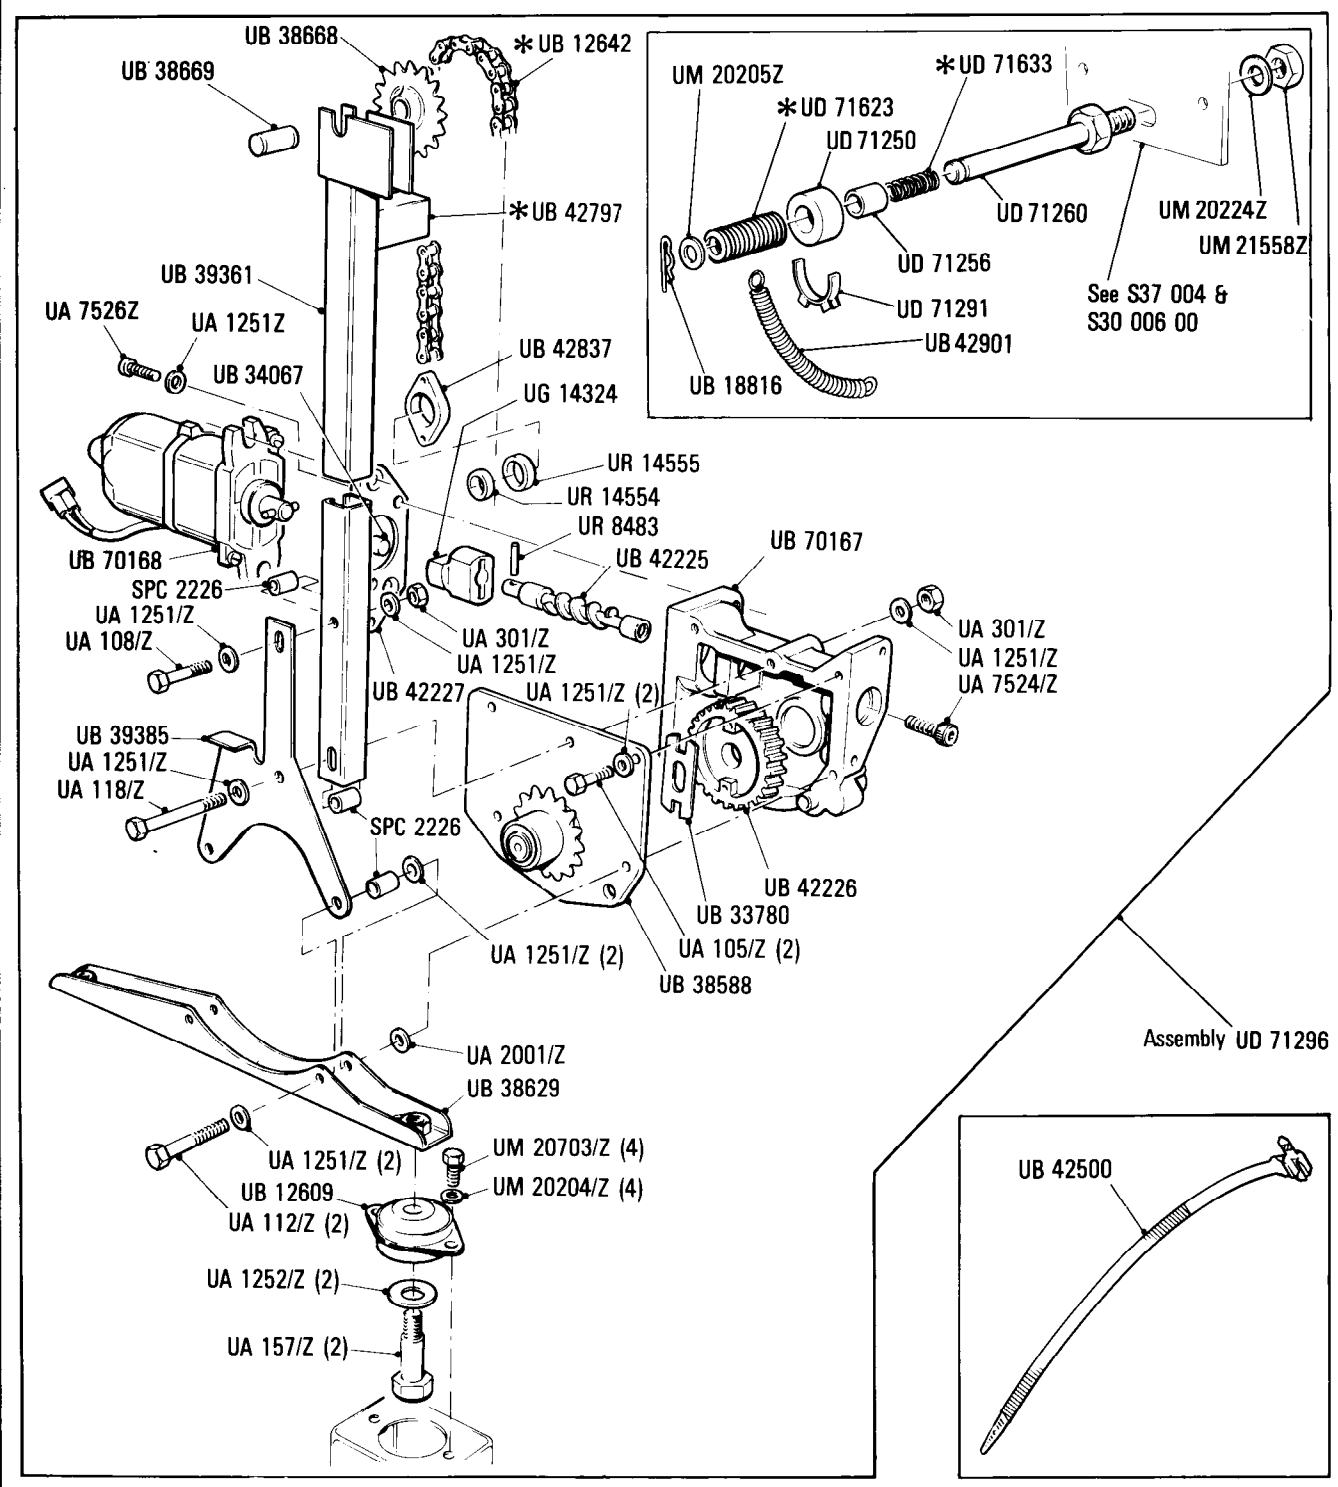

S42
•003•02

Rolls-Royce
Silver Spirit
Silver Spur

Bentley
Mulsanne
Turbo R
Eight

Body Electric Window Lift

Car serial number

Silver Spirit
SCAZS00A3KCH24514 to SCAZS00A2KCH25461

Silver Spur
SCAZN02A5KCX24516 to SCAZN02A0KCX25458

Bentley Mulsanne S
SCBZS00A0KCH24515 to SCBZS02B3KCX25385

Bentley Eight
SCBZE00A8KCH24513 to SCBZE00A4KCX25400

Bentley Turbo R
SCBZR04A0KCH24519 to SCBZR03B5KCX25446
except KCH25392

Parts marked thus * refer to Additional Information below

◀ Left-hand ▶ Right-hand

Additional Information

© Rolls-Royce Motor Cars Limited 1987

- UB 42797 Rear doors
  UB 38982 Front doors
- UB 12642 Comprises of
  UB 42841 Chain 1 off
  UB 42842 Link 2 off
- UD 71623 Front door 2 off
  Rear door 1 off
- UD 71633 Front door 2 off
  Rear door 1 off