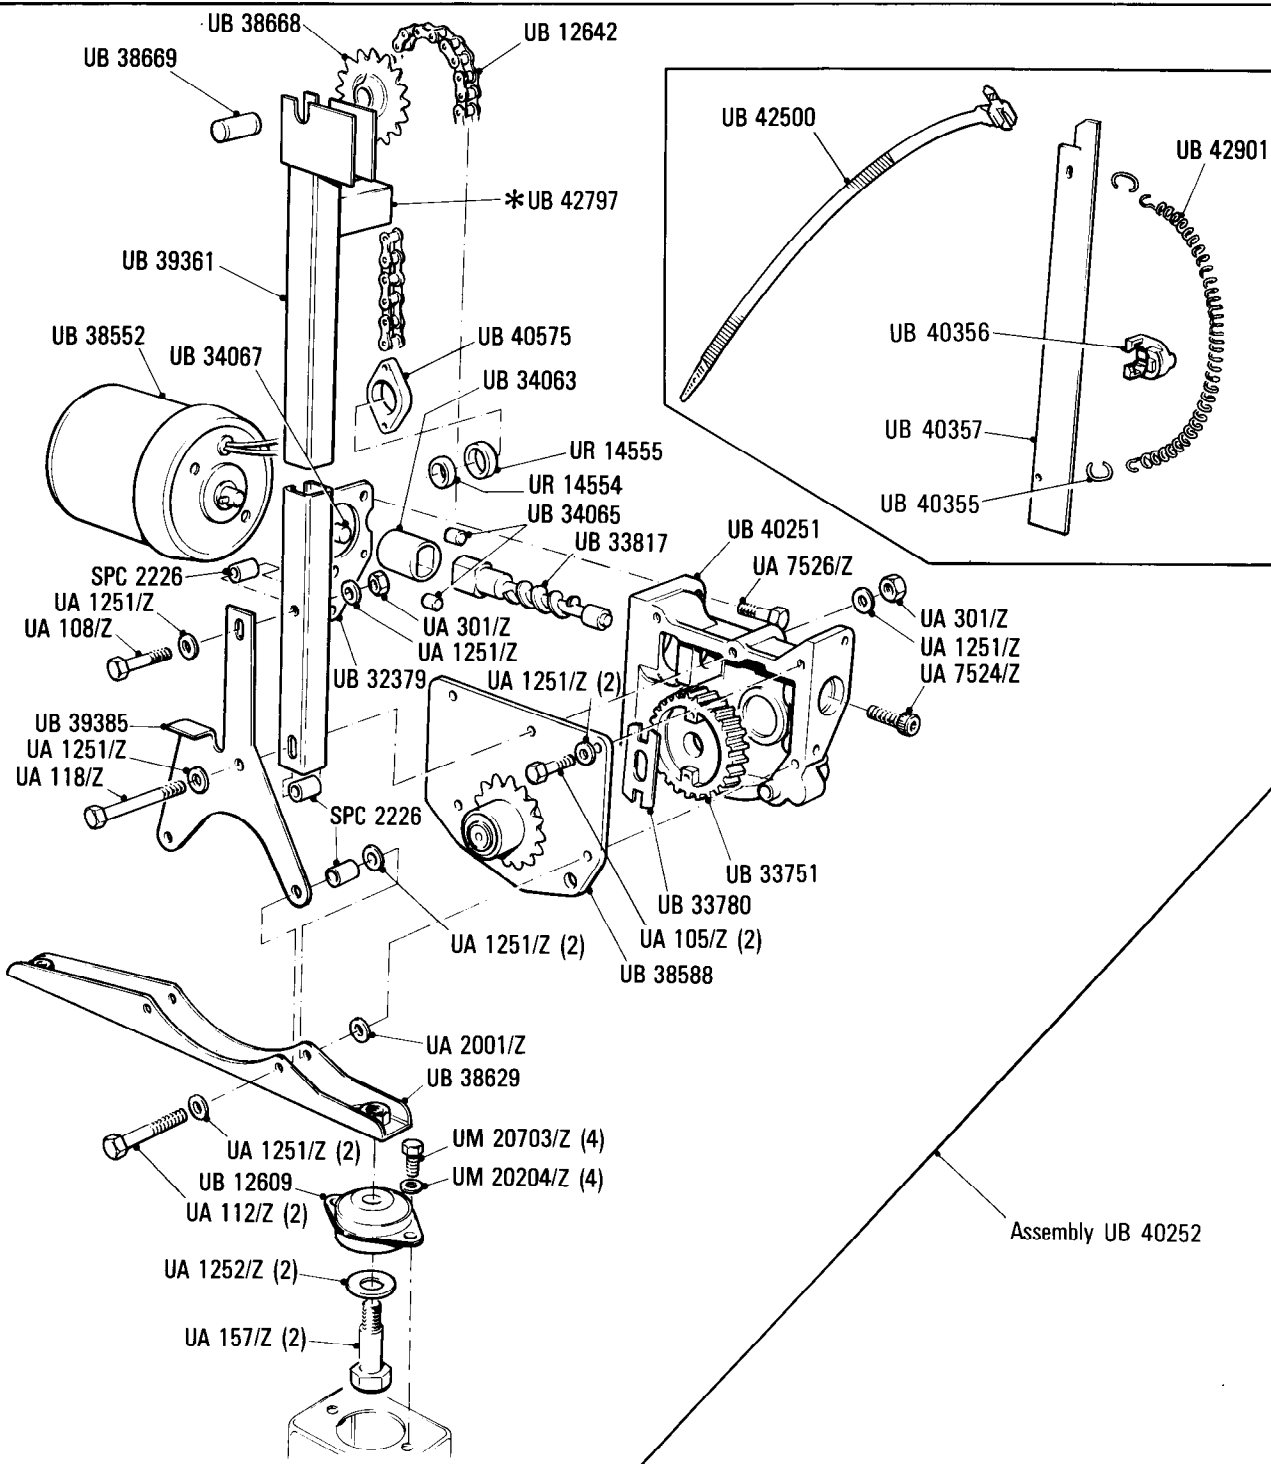

S42-001-04

Rolls-Royce
Silver Spirit
Silver Spur

Bentley
Mulsanne
Mulsanne Turbo
Turbo R
Eight

Body
Electric Window Lift

Car serial number

Silver Spirit & Bentley Mulsanne
SCAZS0000ACH01001 to SCAZS0001GCH16930

Silver Spur
SCAZN0000ACH01006 to SCAZN42A0HCX16970

Bentley Mulsanne Turbo
SCBZS0T00CCH04233 to SCBZS0T08FCH14162

Bentley Eight
SCBZS8004ECH08862 to SCBZE42A6HCX16954

Bentley Turbo R
SCBZS0TOXFCH12834 to SCBZS0T09GCH16570

Parts marked thus * refer to Additional Information below

◀ Left-hand ▶ Right-hand

Additional Information

© Rolls-Royce Motors Limited 1984

*UB 42797 Rear doors
UB 38982 Front doors