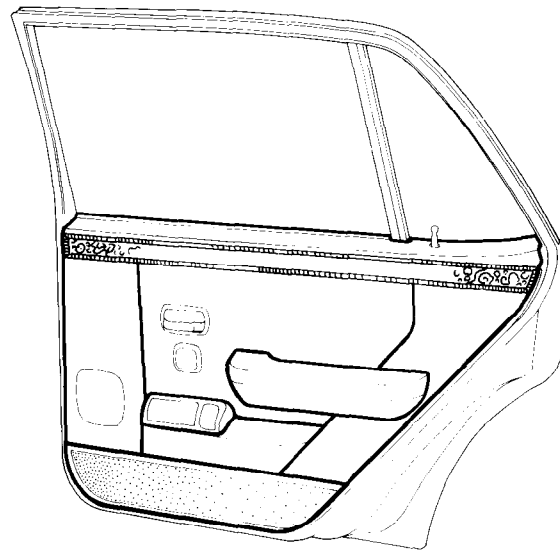

S41
·020·00

Rolls-Royce
Silver Spur

Bentley

Body
Rear Door Interior Trim & Waistrail Finisher
Middle East LWB cars only

◁ Left-hand ▶ Right-hand

Car serial number

SCAZN0000DCX08144 to SCAZN000XECX10127

Parts marked thus * refer to Additional Information below

Additional Information

© Rolls-Royce Motors Limited 1984