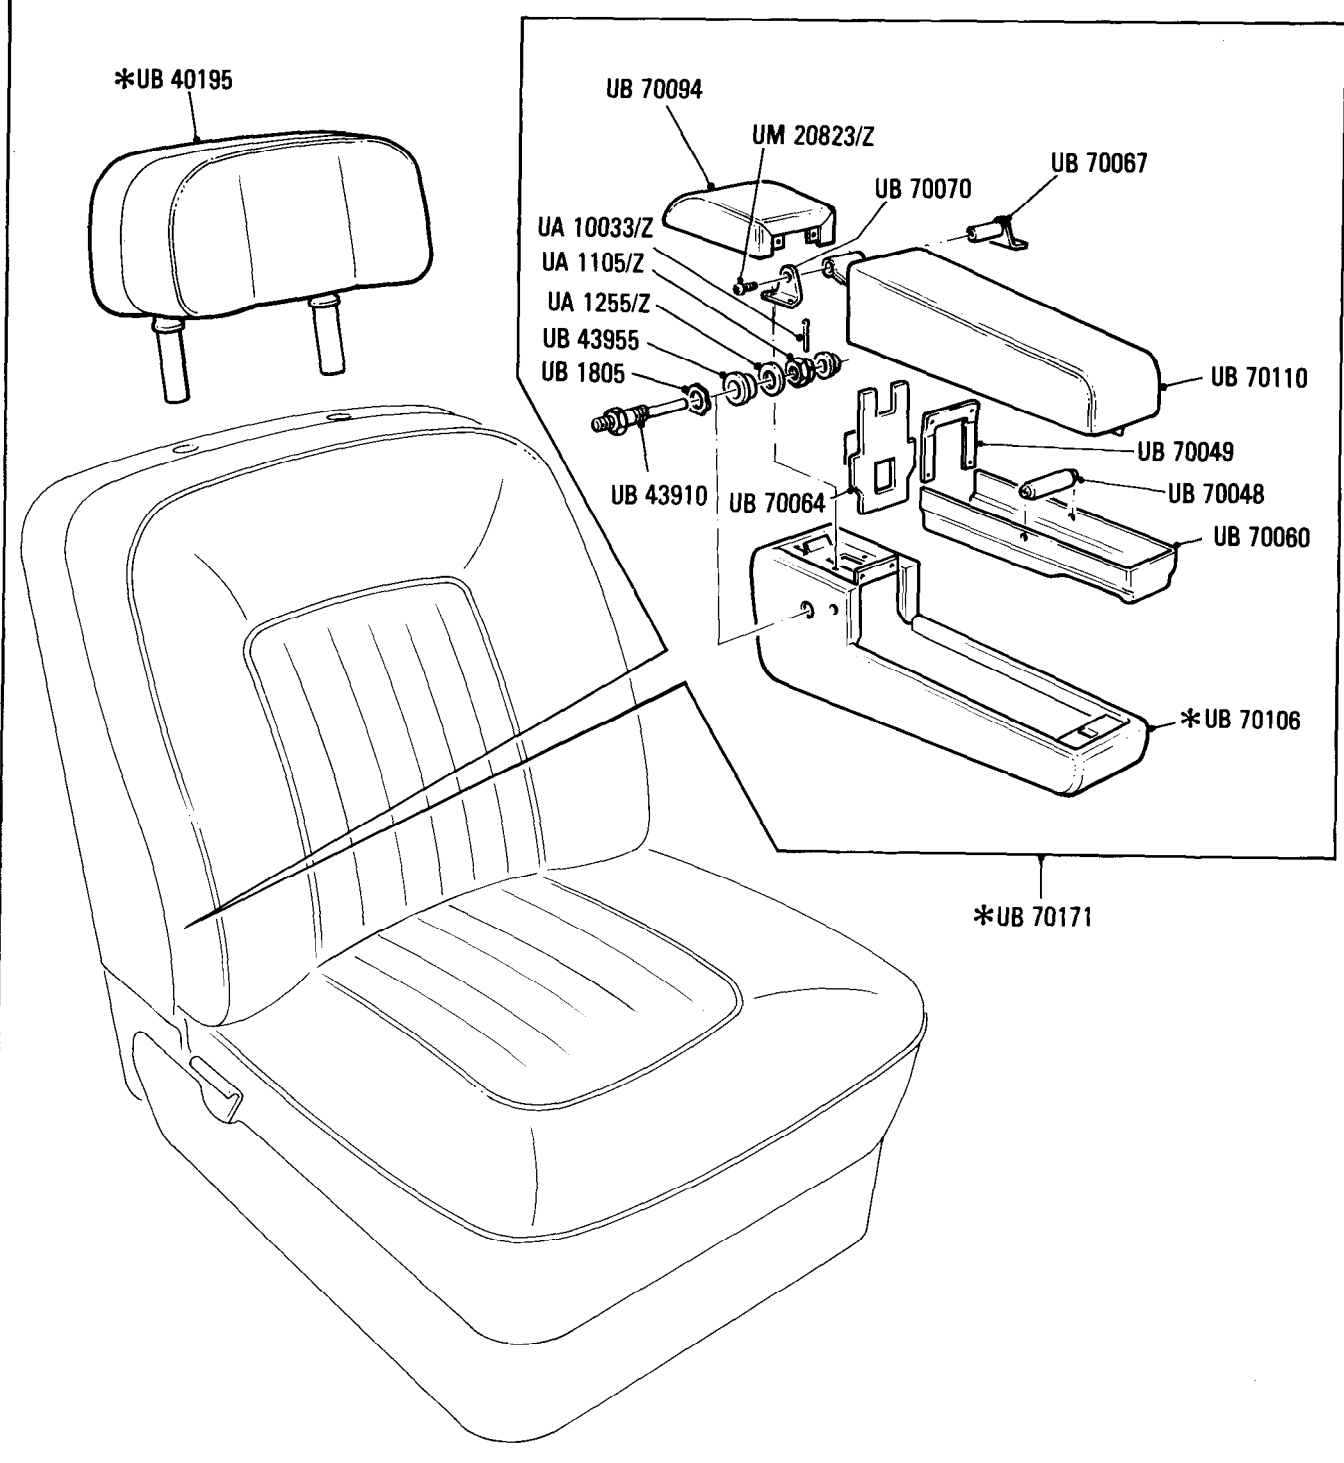

Body

Passenger Front Seat Head Restraint & Armrest  
Cars with Cellular Telephone Only

Parts marked thus \* refer to Additional Information below

◀ Left-hand ▶ Right-hand

Additional Information

- \*UB 70171 RH drive cars Hide trim
- UB 70172 LH drive cars
- UB 70173 RH drive cars Cloth trim
- UB 70174 LH drive cars
- \*UB 70106 Hide trim
- UB 70107 Cloth trim
- \*UB 40195 Head restrain hide
- UB 40761 Head restrain cloth