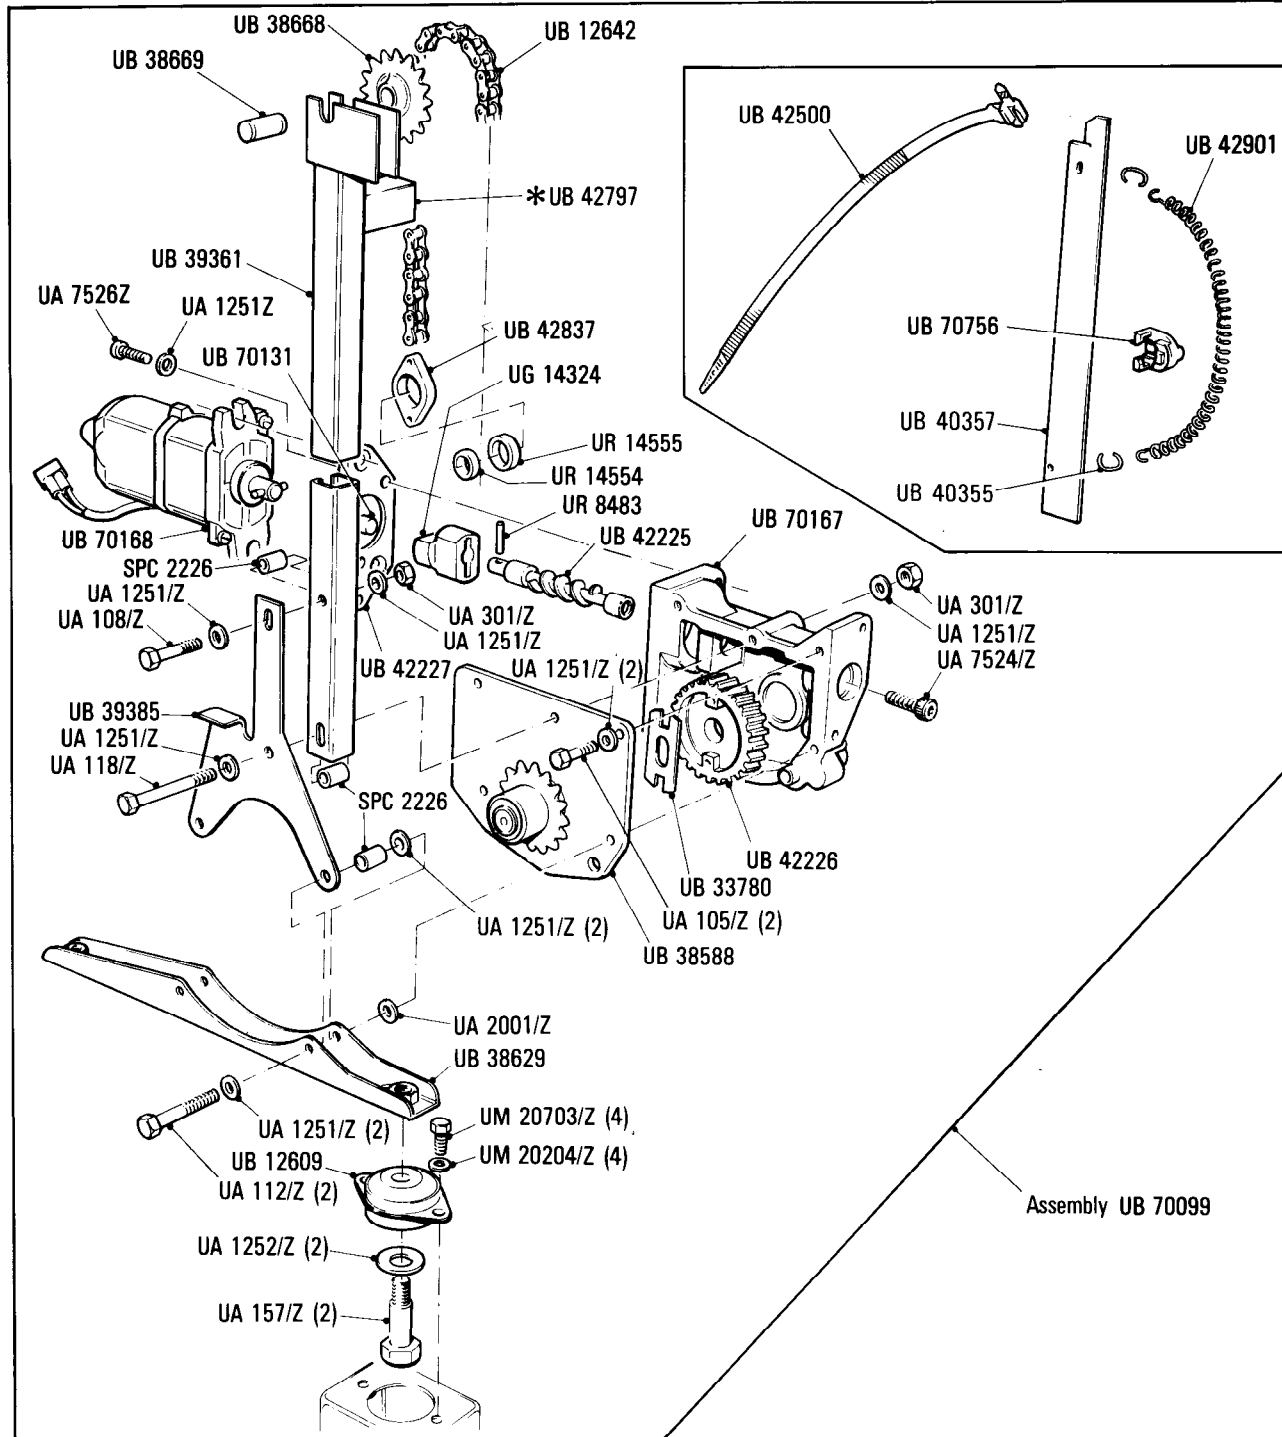

S42
•002•02

Rolls-Royce	Bentley
Silver Spirit	Mulsanne
Silver Spur	Turbo R
Silver Spur	Eight
Limousine	

Body Electric Window Lift

Car serial number

Silver Spirit & Bentley Mulsanne
SCAZS0002HCH20003 to
SCBZS02B9JCX24501 excluding
KCH23213, 23216

Silver Spur
SCAZN0009HCX20004 to
SCAZN02A9JCX24503 excluding
KCX23210

Bentley Eight
SCBZS8009HCX20006 to
SCBZE02B1JCX24497

Bentley Turbo R
SCBZS0T03HCX20001 to
SCBZN0TA4JCH23935 excluding
KCH23211, 23212, 23214, 23215,
23217, 23218, 23219

Parts marked thus * refer to Additional Information below

◀Left-hand ▶Right-hand

Additional Information

© Rolls-Royce Motors Limited 1987

*UB 42797 Rear doors
UB 38982 Front doors