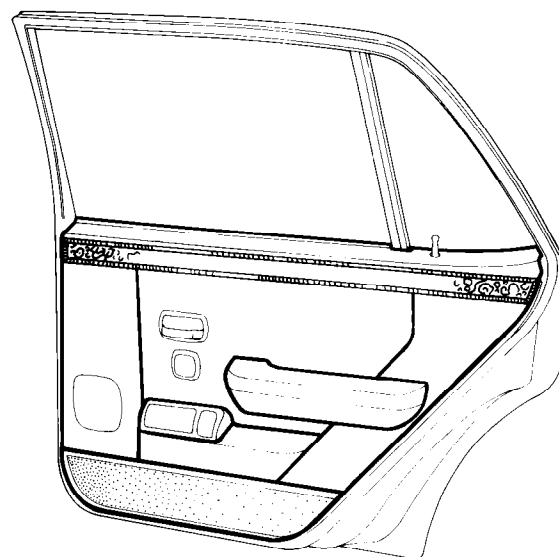

S41
003.02

Rolls-Royce	Bentley
Silver Spirit	Mulsanne
Silver Spur	Mulsanne Turbo
Silver Spur	Turbo R
Limousine	Eight

Body
Rear Door Interior Trim & Waistrail Finisher

Car serial number

Silver Spirit & Bentley Mulsanne
SCAZS0005FCH12345 to SCAZS02B0JCX21989

Silver Spur
SCAZN42A8FCX12440 to SCAZX02A2JCX22053

Bentley Mulsanne Turbo
SCBZS0T00FCH12578 to SCBZS0T08FCH14162

Bentley Turbo R
SCBZS0TOXFCH12834 to SCBZS0T03HCX22007

Silver Spur Limousine
SCAZN0008FCH12718 to SCAZX02A2JCX22053

Bentley Eight to USA
SCBZE42A5HCX16802 to SCBZE02A8HCX22005

Parts marked thus * refer to Additional Information below

◁ Left-hand ▷ Right-hand

* UB 44120 ▷
* UB 44119 ▷

UB 38886 ▷
UB 38887 ▷

* UW 21412 ▷
* UW 21413 ▷

UA 7123/Z (14)