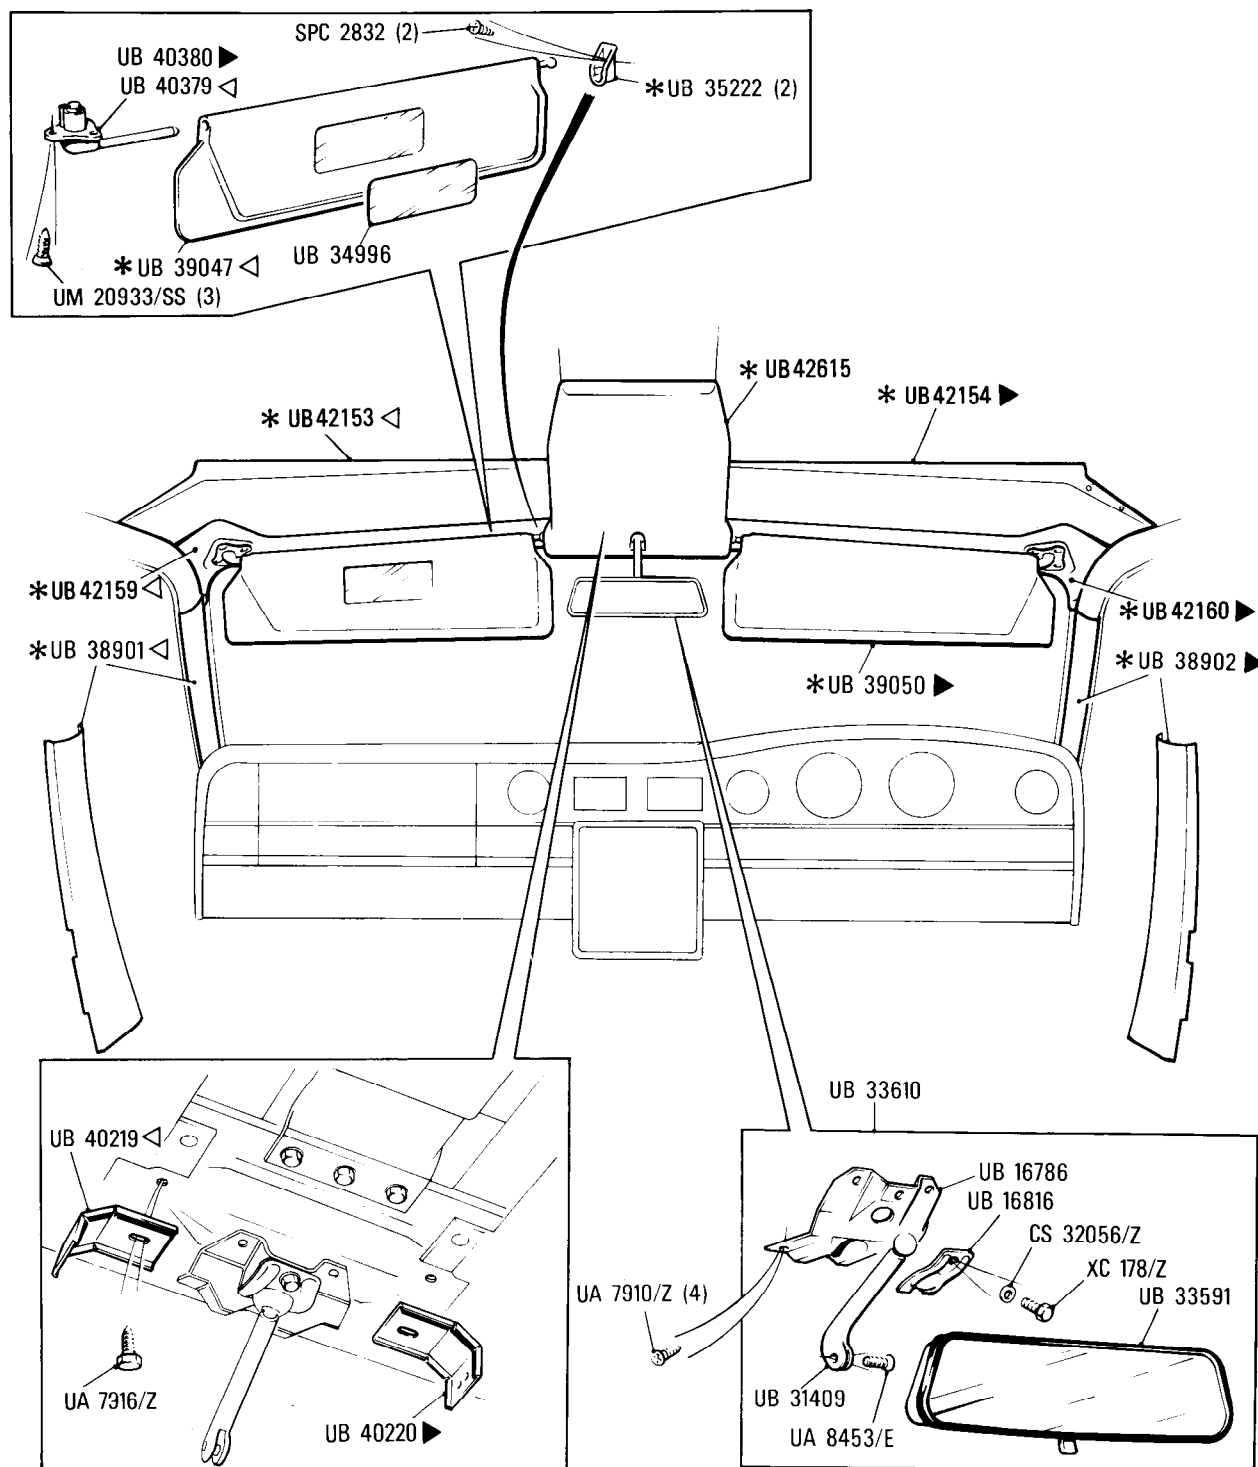

S53
•002•00

Rolls-Royce
Silver Spirit
Silver Spur

Bentley
Mulsanne
Mulsanne Turbo

Car serial number

Silver Spirit & Bentley Mulsanne
SCAZS42A0DCX06510, 06521, 06547, 06558,
07256, 07260, 07261, 07264, 07266, 07270,
07286, 07287, 07289, 07292, 07311 to
SCAZS0007ECH10126

Silver Spur
SCAZN42A1DCX06718, 06844, 07298, 07304 to
SCAZN000XECX10127

Bentley Mulsanne Turbo
SCBZS0T07DCX07309 to SCBZS0T09ECH10099

Bentley Eight
SCBZS8004ECH08862 to SCBZS8000ECH10110

Body

Sun Visors, Driving Mirror & Header Trim

Parts marked thus * refer to Additional Information below

◀ Left-hand ▶ Right-hand

Additional Information

*UB 35222 Use on headlinings other than beige
UB 40639 Use on beige headlinings only
RH drive other than Australia Hide trim
*UB 39047 LH (with mirror)
*UB 39050 RH
RH drive other than Australia Marvelon trim
UB 39045 LH (with mirror)
UB 39052 RH
RH drive Australia only Hide trim
UB 40713 LH (without mirror)
UB 40712 RH
RH drive Australia only Marvelon trim
UB 39055 LH (without mirror)
UB 39054 RH

LH drive Hide trim
UB 39046 RH (with mirror)
UB 39051 LH
LH drive other than USA and Canada
Marvelon trim
UB 39044 RH (with mirror)
UB 39053 LH
*UB 42615 Hide trim
UB 42616 Marvelon trim
UB 42617 Oatmeal cloth
UB 42618 Cloth trim

*UB 42153 LH
*UB 42154 RH } Hide trim
UB 42155 LH
UB 42156 RH } Marvelon trim
UB 42157 LH
UB 42158 RH } Cloth trim
UB 42341 LH
UB 42340 RH } Oatmeal cloth
*UB 42159 LH
*UB 42160 RH } Hide trim
UB 42161 LH
UB 42162 RH } Cloth trim

UB 42163 LH
UB 42164 RH } Marvelon trim
UB 42339 LH
UB 42338 RH } Oatmeal cloth
*UB 38901 LH
*UB 38902 RH } Hide trim
UB 38903 LH
UB 38904 RH } Marvelon trim
UB 38907 LH
UB 38908 RH } Oatmeal cloth
UB 38905 LH
UB 38906 RH } Cloth trim

© Rolls-Royce Motors Limited 1984