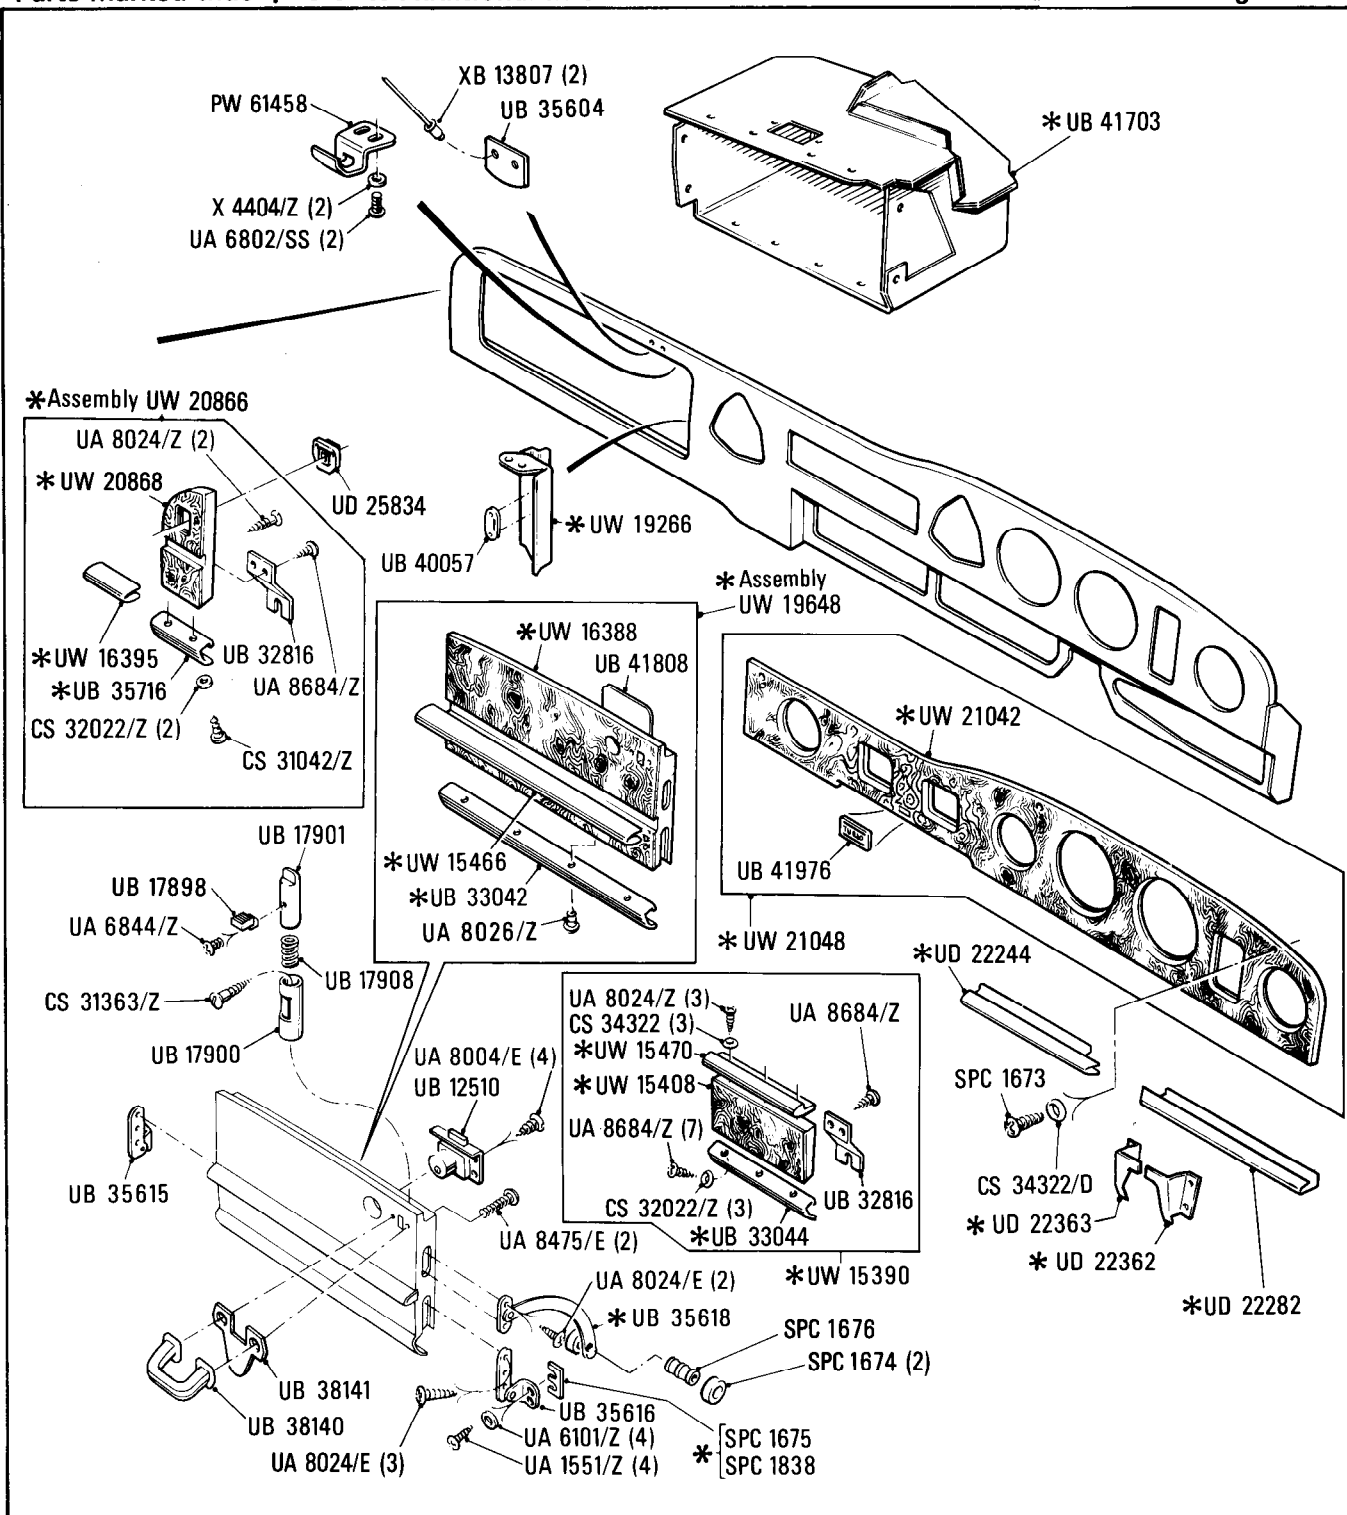

S45
·021·00

Rolls-Royce

Bentley
Mulsanne Turbo

**Body
Facia Board**

Car serial number

SCBZS0T08FCX12005 to SCBZS0T07FCX13159

Parts marked thus * refer to Additional Information below

◀ Left-hand ▶ Right-hand

Additional Information

* UB 41703 RHD cars
UB 41704 LHD cars

* UB 35618 RHD cars
UB 35617 LHD cars

* SPC 1675 Shim .028 in
SPC 1838 Shim .064 in

* UW 19648 Marvelon trim RHD
UW 19646 Hide trim RHD
UW 19649 Marvelon trim LHD
UW 19647 Hide trim LHD

* UW 16388 RHD cars
UW 16389 LHD cars

* UW 15466 Marvelon trim
UW 19336 Hide trim

* UB 33042 Marvelon trim
UB 41526 Hide trim

* UW 20866 Marvelon trim RHD
UW 20864 Hide trim RHD
UW 20867 Marvelon trim LHD
UW 20865 Hide trim LHD

* UW 20868 RHD cars
UW 20869 LHD cars

* UW 16395 Marvelon trim
UW 19218 Hide trim

* UB 35716 Marvelon trim
UB 41339 Hide trim

* UW 15390 Marvelon trim RHD
UW 19236 Hide trim RHD
UW 15391 Marvelon trim LHD
UW 19235 Hide trim LHD

* UW 15408 RHD cars
UW 15409 LHD cars

* UW 15470 Marvelon trim
UW 19233 Hide trim

* UB 33044 Marvelon trim
UB 41346 Hide trim

* UW 21048 RHD cars
UW 21047 LHD cars

* UW 21042 RHD cars
UW 21041 LHD cars

* UD 22244 Marvelon trim RHD cars
UD 24168 Hide trim RHD cars
UD 22245 Marvelon trim LHD cars
UD 24169 Hide trim LHD cars

* UD 22282 Marvelon trim RHD cars
UD 24170 Hide trim RHD cars

UD 22283 Marvelon trim LHD cars
UD 24171 Hide trim LHD cars

* UW 19266 Marvelon trim RHD cars
UW 19268 Hide trim RHD cars
UW 19265 Marvelon trim LHD cars
UW 19269 Hide trim LHD cars

* UD 22362 Hide trim
UD 22956 Hide trim

* UD 22363 Marvelon trim
UD 22955 Hide trim

© Rolls-Royce Motors Limited 1984