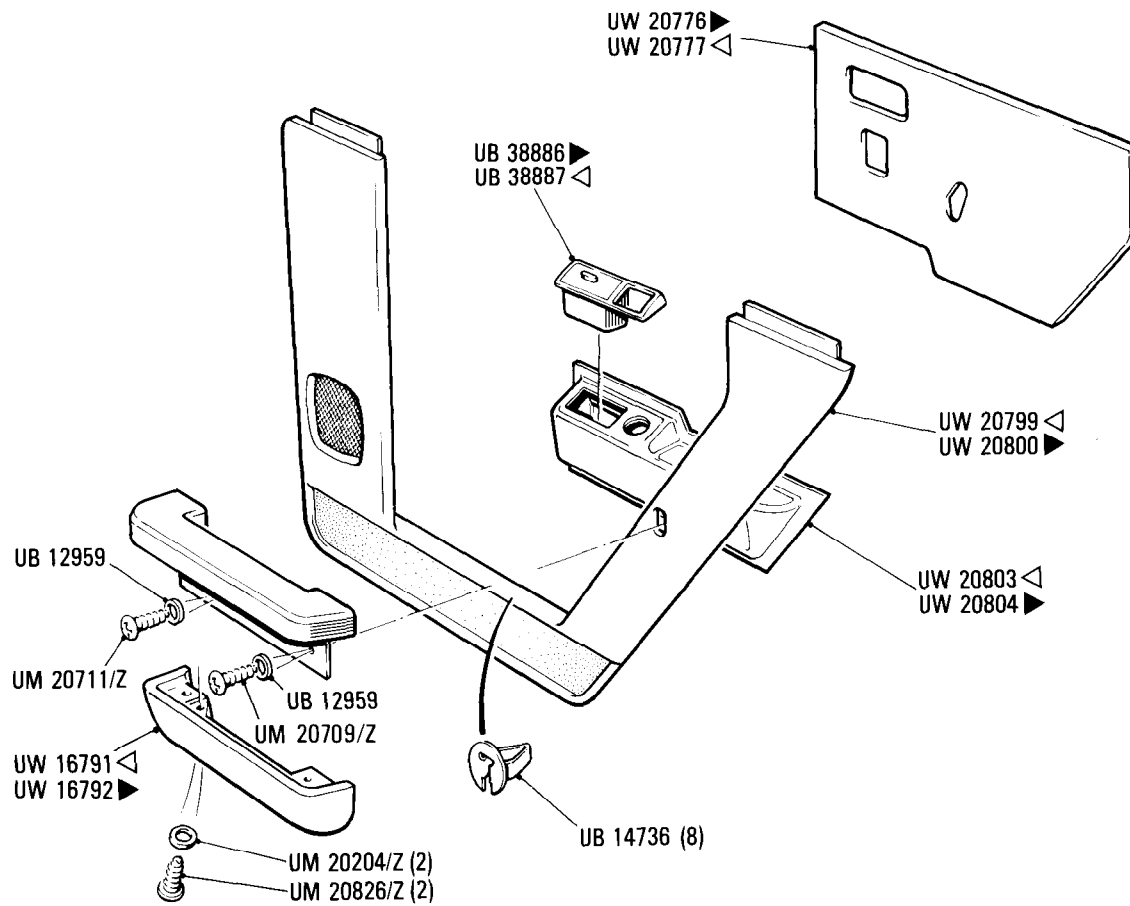

S41
·020·00

Rolls-Royce
Silver Spur

Bentley

Body
Rear Door Interior Trim & Waistrail Finisher
Middle East LWB cars only

◁ Left-hand ▶ Right-hand

Car serial number

SCAZN0000DCX08144 to SCAZN000XECX10127

Parts marked thus * refer to Additional Information below

Additional Information

© Rolls-Royce Motors Limited 1984