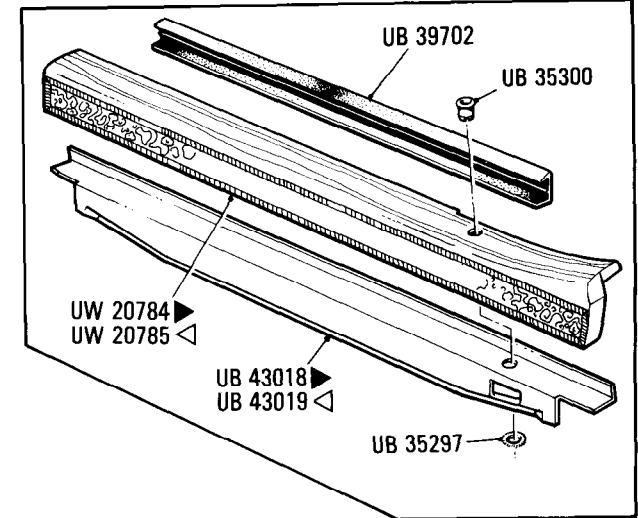

S41
·020·00

Rolls-Royce
Silver Spur

Bentley

Body
Rear Door Interior Trim & Waistrail Finisher
Middle East LWB cars only

◁ Left-hand ▶ Right-hand

Car serial number

SCAZN0000DCX08144 to SCAZN000XECX10127

Parts marked thus * refer to Additional Information below

Additional Information

© Rolls-Royce Motors Limited 1984