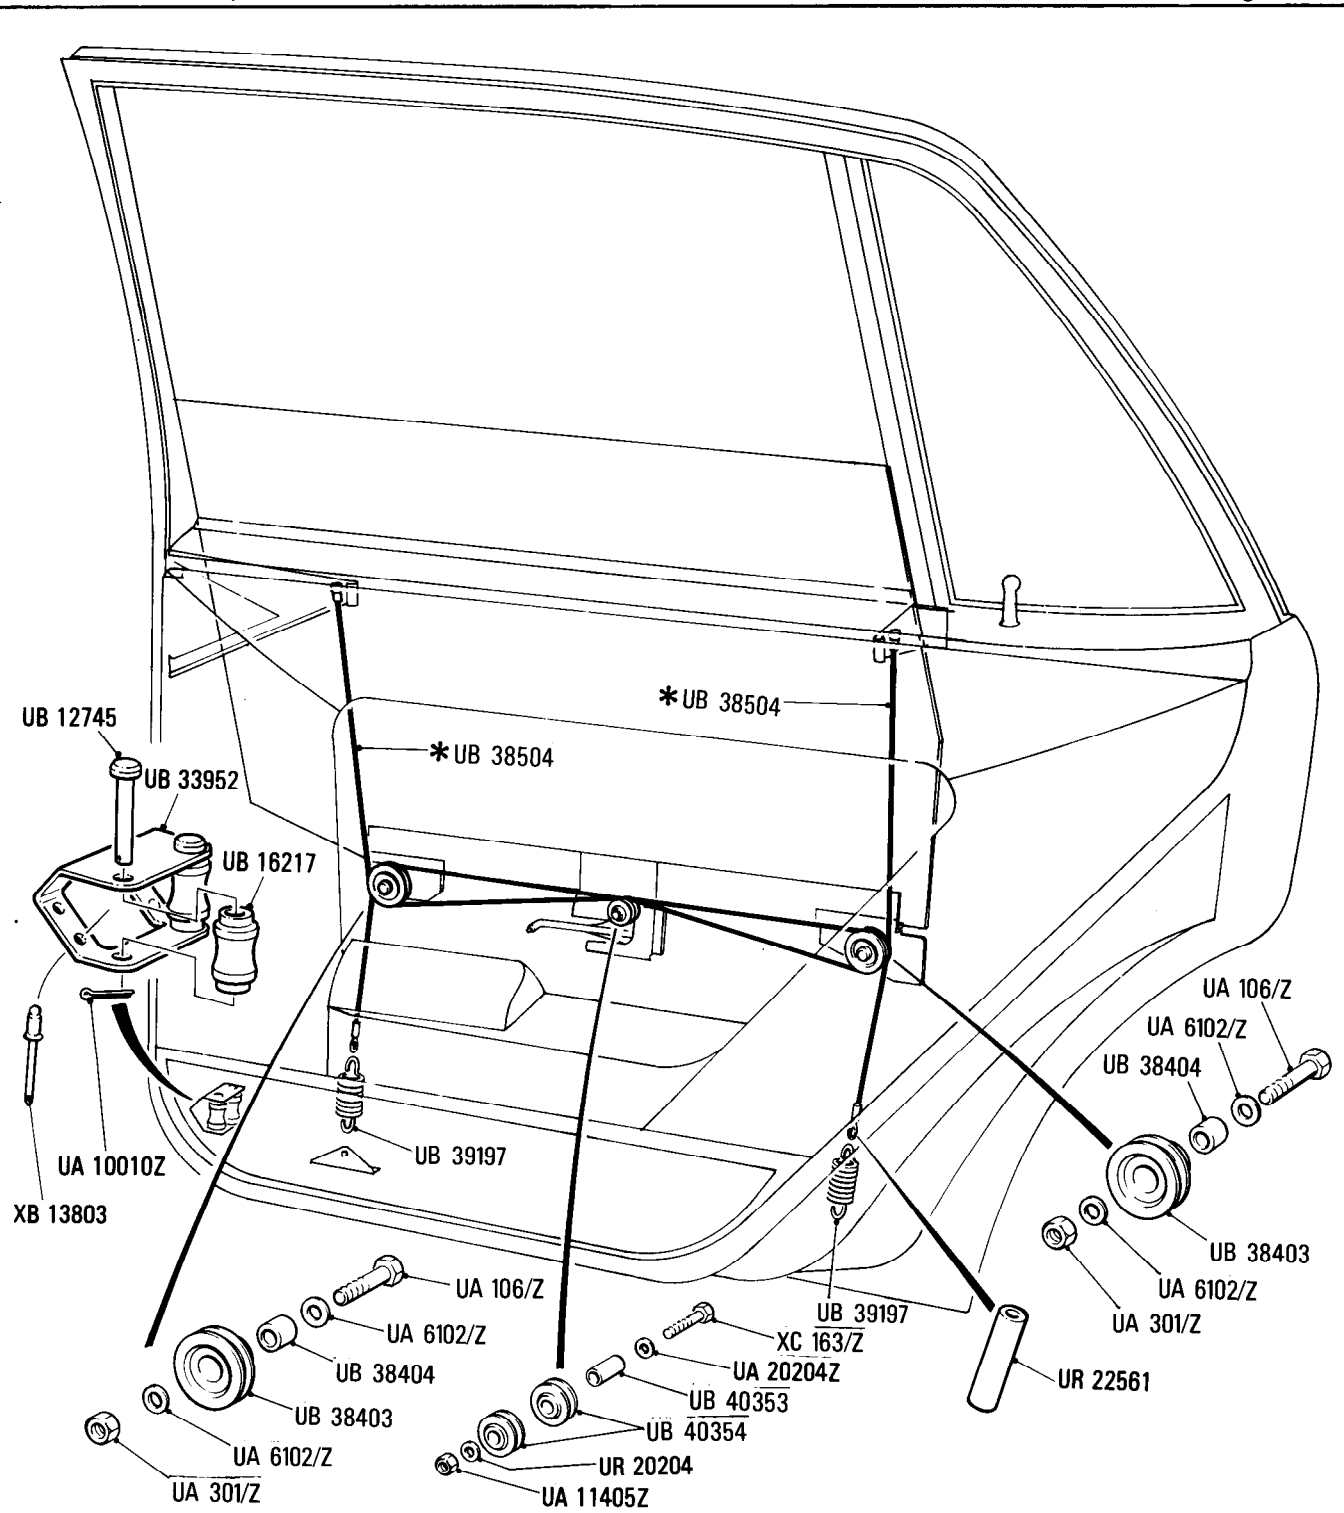

S40•001•01

Rolls-Royce
Silver Spirit
Silver Spur

Bentley
Mulsanne
Mulsanne Turbo

Body
Rear Door - Drop Glass Guidance System

Car serial number

Parts marked thus * refer to Additional Information below

◀ Left-hand ▶ Right-hand

Silver Spirit & Bentley Mulsanne
SCAZS0000ACH01001 onwards

Silver Spur
SCAZN0000ACH01006 onwards

Bentley Mulsanne Turbo
SCBZS0T00CCH04233 onwards

Additional Information

© Rolls-Royce Motors Limited 1984

* UB 38504 SWB cars
UB 38505 LWB cars