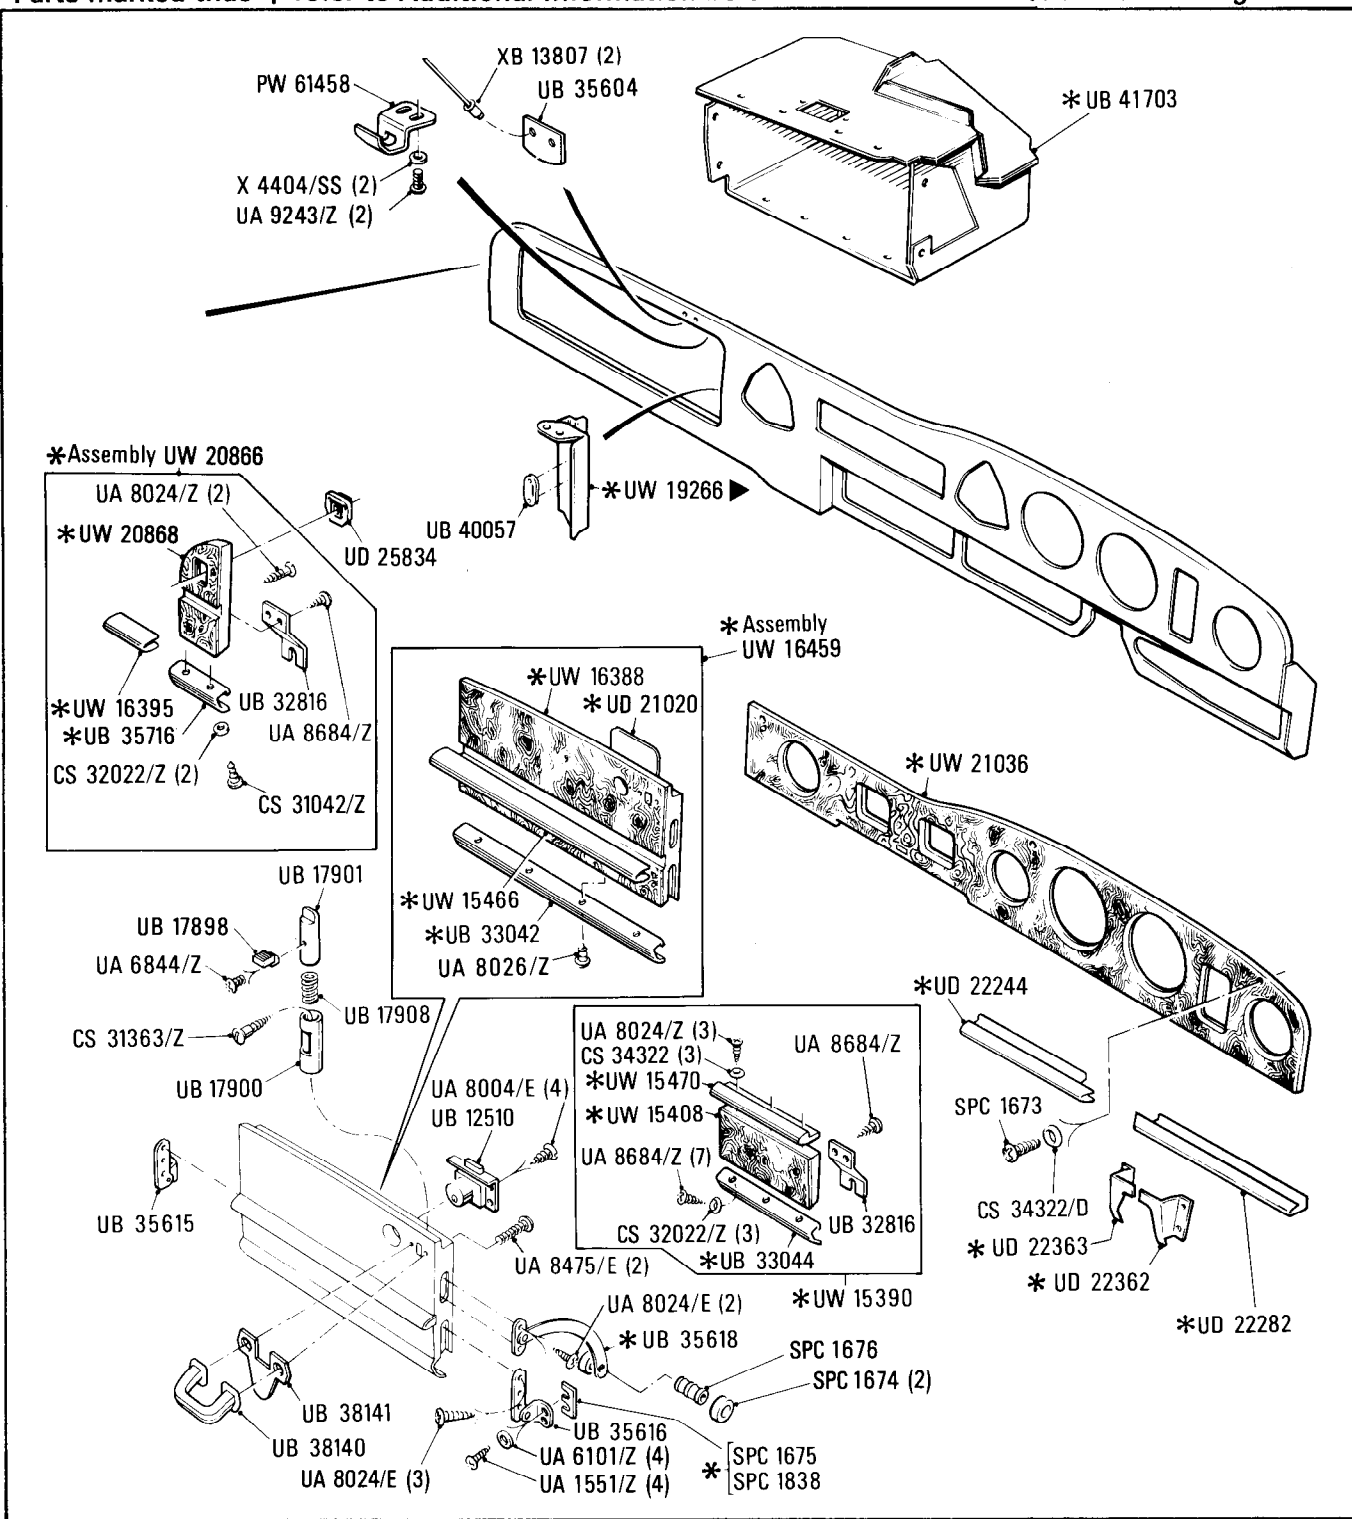

- UW 15470 Marvelon trim
- UW 19233 Hide trim

- UB 33044 Marvelon trim
- UB 41346 Hide trim

- UB 41703 RHD cars
- UB 41704 LHD cars

- UW 19266 Marvelon trim RHD cars
- UW 19268 Hide trim RHD cars
- UW 19265 Marvelon trim LHD cars
- UW 19269 Hide trim LHD cars

- UW 16395 Marvelon trim
- UW 19218 Hide trim

- UB 35716 Marvelon trim
- UB 41339 Hide trim

- UW 15390 Marvelon trim RHD cars
- UW 19236 Hide trim RHD cars
- UW 15391 Marvelon trim LHD cars
- UW 19235 Hide trim LHD cars

- UW 15408 RHD cars
- UW 15409 LHD cars

- UD 22362 Marvelon trim
- UD 22956 Hide trim

- UD 22363 Marvelon trim
- UD 22955 Hide trim

- UB 35618 RHD cars
- UB 35617 LHD cars

- SPC 1675 Shim .028 in
- SPC 1838 Shim .064 in

- UW 20868 RHD cars
- UW 20869 LHD cars

- UW 16459 Marvelon trim RHD
- UW 19328 Hide trim RHD
- UW 16460 Marvelon trim RHD
- UW 19329 Hide trim RHD
- UW 16463 Marvelon trim LHD
- UW 19332 Hide trim LHD
- UW 16464 Marvelon trim LHD
- UW 19333 Hide trim LHD
- UW 16461 Marvelon trim RHD
- UW 19330 Hide trim RHD
- UW 16462 marvelon trim RHD
- UW 19331 Hide trim RHD

- SWB & LWB Non division cars
- O.T. Japan & Australia
- SWB & LWB Non division cars
- Japan & Australia only
- SWB & LWB Non division cars
- O.T. N. America & Japan
- SWB & LWB Non division cars
- N. America & Japan only
- Division cars O.T. Japan & Australia
- Division cars Japan and Australia only

Parts marked thus * refer to Additional Information below

◀ Left-hand ▶ Right-hand

© Rolls-Royce Motors Limited 1984

- UW 16465 Marvelon trim LHD
- UW 19334 Hide trim LHD
- UW 16466 marvelon trim LHD
- UW 19335 Hide trim LHD

- Division cars O.T. N. America and Japan
- Division cars Japan only

- UW 16388 RHD
- UW 16389 LHD cars
- UW 15466 Marvelon trim
- UW 19336 hide trim
- UB 33042 Marvelon trim
- UB 41526 Hide trim

- UD 21020 SWB & LWB

- Non division O.T. Australia Japan, & N. America

- UD 20440 RHD SWB & LWB

- NON division Australia & Japan only

- UD 22185 SWB & LWB Non-division N. America and LHD Japan only

- UB 42590 Division cars other than Australia & Japan
- UB 42591 Division cars Australia & Japan only