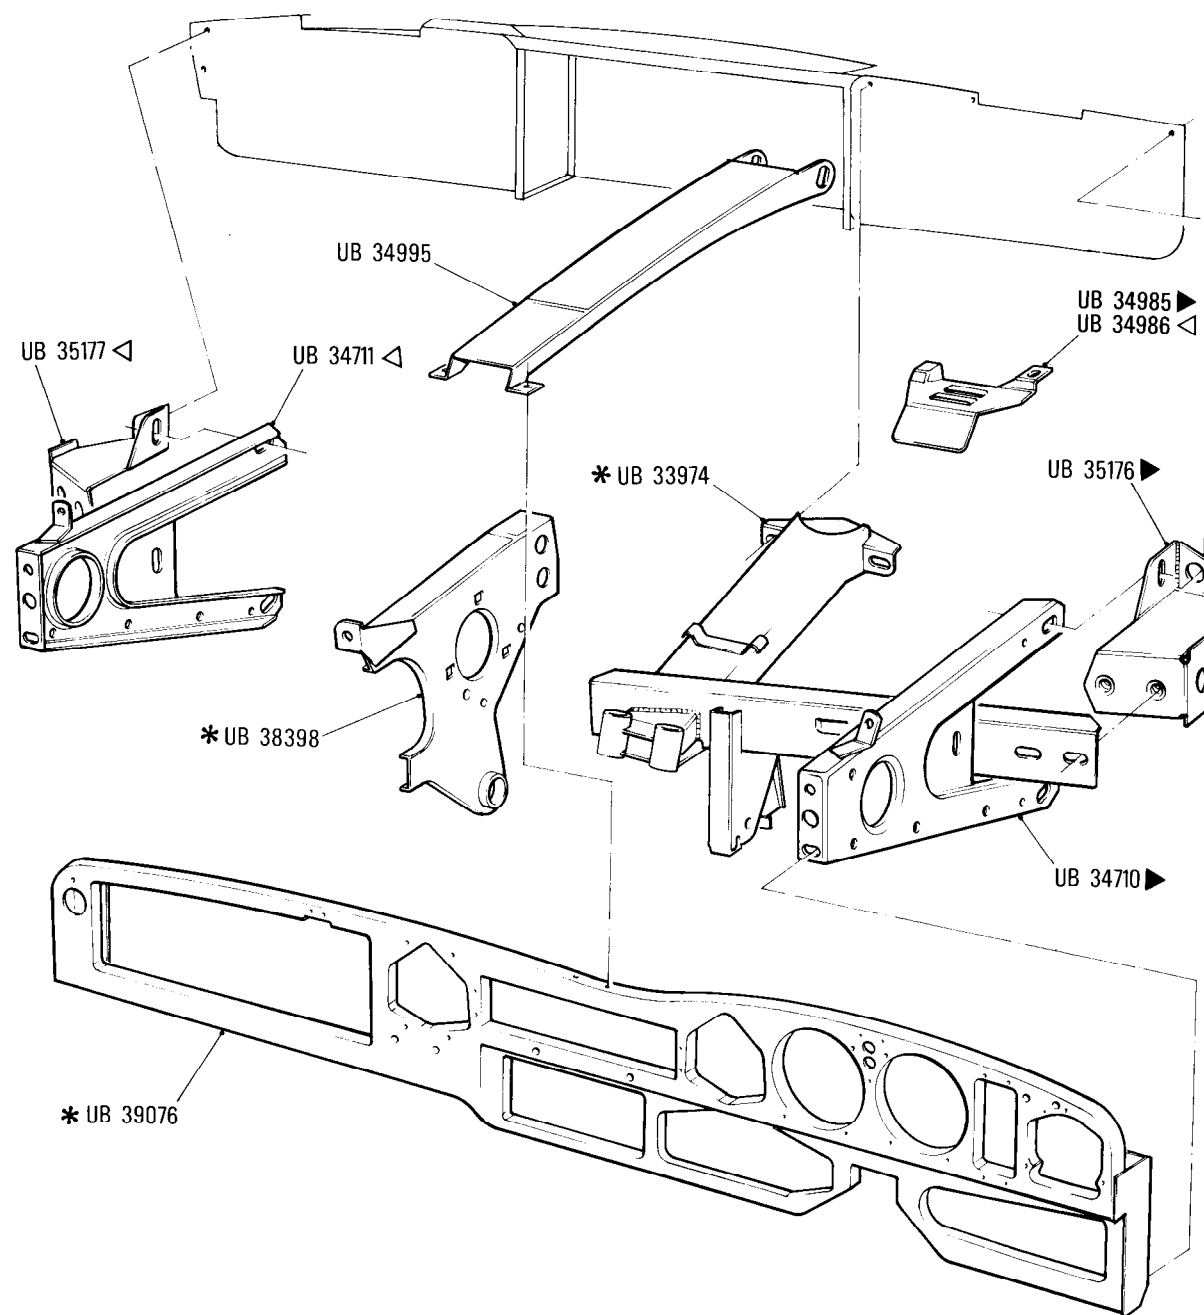

S43-001-00

Rolls-Royce
Silver Spirit
Silver Spur

Bentley
Mulsanne
Mulsanne Turbo
Eight

Body
Instrument Board Mounting Brackets

Car serial number

Silver Spirit & Bentley Mulsanne
SCAZS0000ACH01001 to SCAZS0007ECH10126

Silver Spur
SCAZN0000ACH01006 to SCAZN000XECX10127

Bentley Mulsanne Turbo
SCBZS0T00CCH04233 to SCBZS0T09ECH10099

Bentley Eight
SCBZS8004ECH08862 to SCBZS8000ECH10110

Parts marked thus * refer to Additional Information below

◁ Left-hand ▷ Right-hand

Additional Information

© Rolls-Royce Motors Limited 1984

- UB 39076 RH drive } Marvelon
- UB 39075 LH drive }
- UB 41334 RH drive } Hide trim
- UB 41335 LH drive }
- UB 33974 RH drive
- UB 33975 LH drive
- UB 38398 RH drive
- UB 38399 LH drive