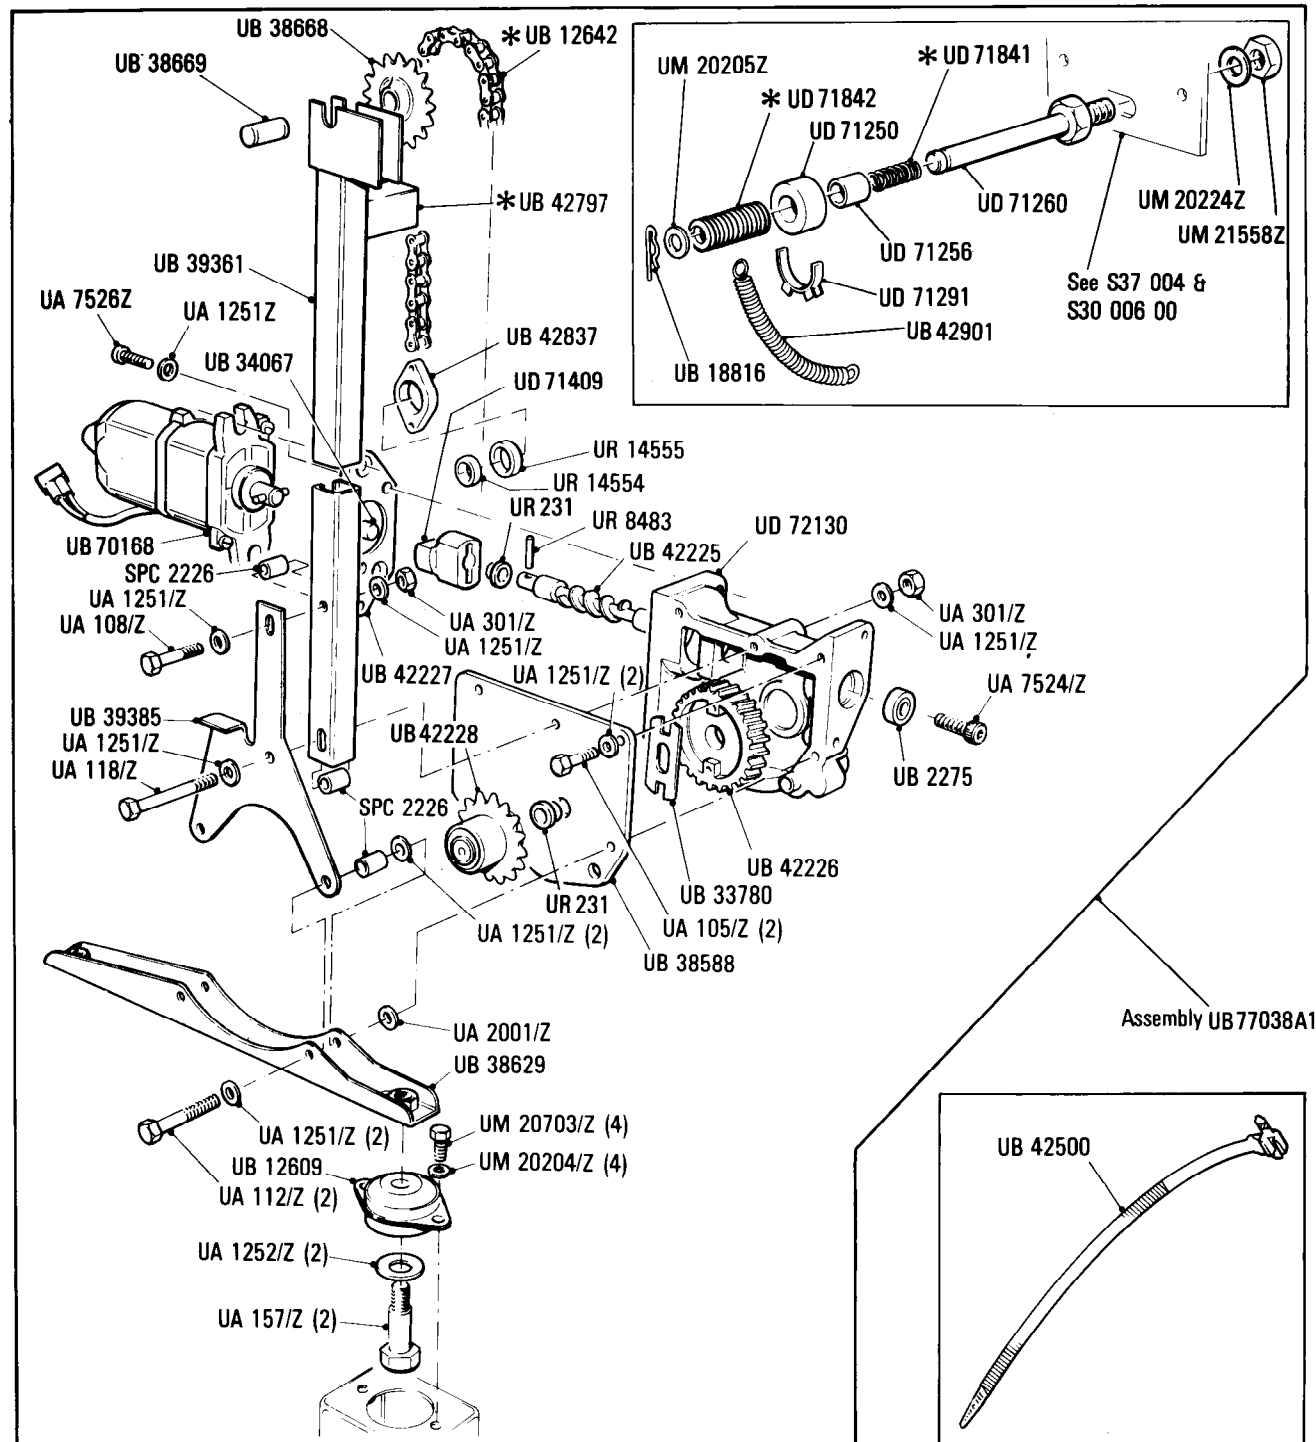

S42
•006•00

Rolls-Royce
Silver Spirit
Silver Spur

Bentley
Mulsanne
Turbo R
Eight

Body Electric Window Lift

Car serial number

Silver Spirit
SCAZS02A7KCX27488 to SCAZS00A3KCH27798

Silver Spur
SCAZN02A4KCX27486 to SCAZN02A4KCX27780

Bentley Mulsanne S
SCBZS02A4KCX27489 to SCBZS00A5KCH27796

Bentley Eight
SCBZE02B5KCX27498 to SCBZE00A5KCX27799

Bentley Turbo R
SCBZR04AXKCX27487 to SCBZR04A6KCX27793

Bentley Turbo R LWB
SCBZP04A9KCX27499 to SCBZP04A6KCX27783

Parts marked thus * refer to Additional Information below

◀ Left-hand ▶ Right-hand

Additional Information

- UB 42797 Rear doors
  UB 38982 Front doors
- UB 12642 Comprises of
  UB 42841 Chain 1 off
  UB 42842 Link 2 off
- UD 71842 Front door 2 off - Rear door 1 off
- UD 71841 Front door 2 off - Rear door 1 off

© Rolls-Royce Motor Cars Limited 1987