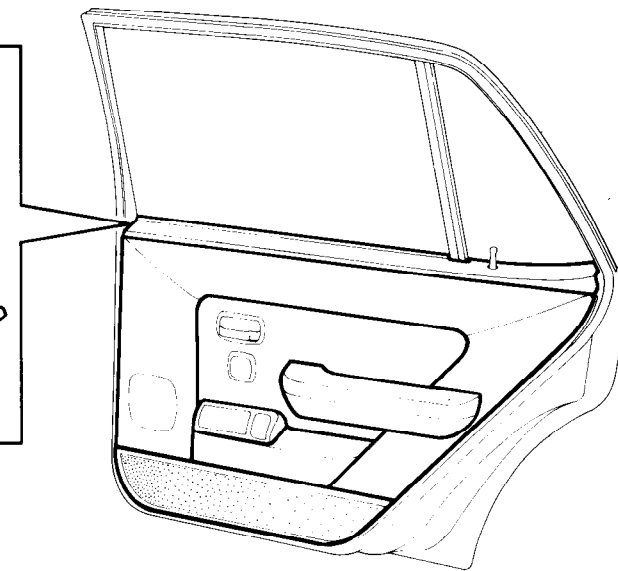

S41
·040·01

Rolls-Royce

Bentley
Eight

Body

Rear Door Interior Trim & Waistrail Finisher other than USA

Car serial number

SCBZS8004GCH13918 to SCBZS8009GCH16569

Parts marked thus * refer to Additional Information below

◀ Left-hand ▶ Right-hand

UB 44139 ◀
UB 44138 ▶

UB 38886 ▶
UB 38887 ◀

UW 20248 ▶
UW 20247 ◀

UW 17484 ▶
UW 17485 ◀

UB 14736 (2)

UW 19301 ◀
UW 19300 ▶

UW 16991 ◀
UW 16992 ▶

UB 12959

UW 21023 ▶
UW 21024 ◀

UM 20711/Z

UB 12959
UM 20709/Z

UW 16791 ◀
UW 16792 ▶

UW 14736 (3)

UA 7331/Z (2)

UM 20204/Z (2)
UM 20826/Z (2)

Additional Information

© Rolls-Royce Motors Limited 1984