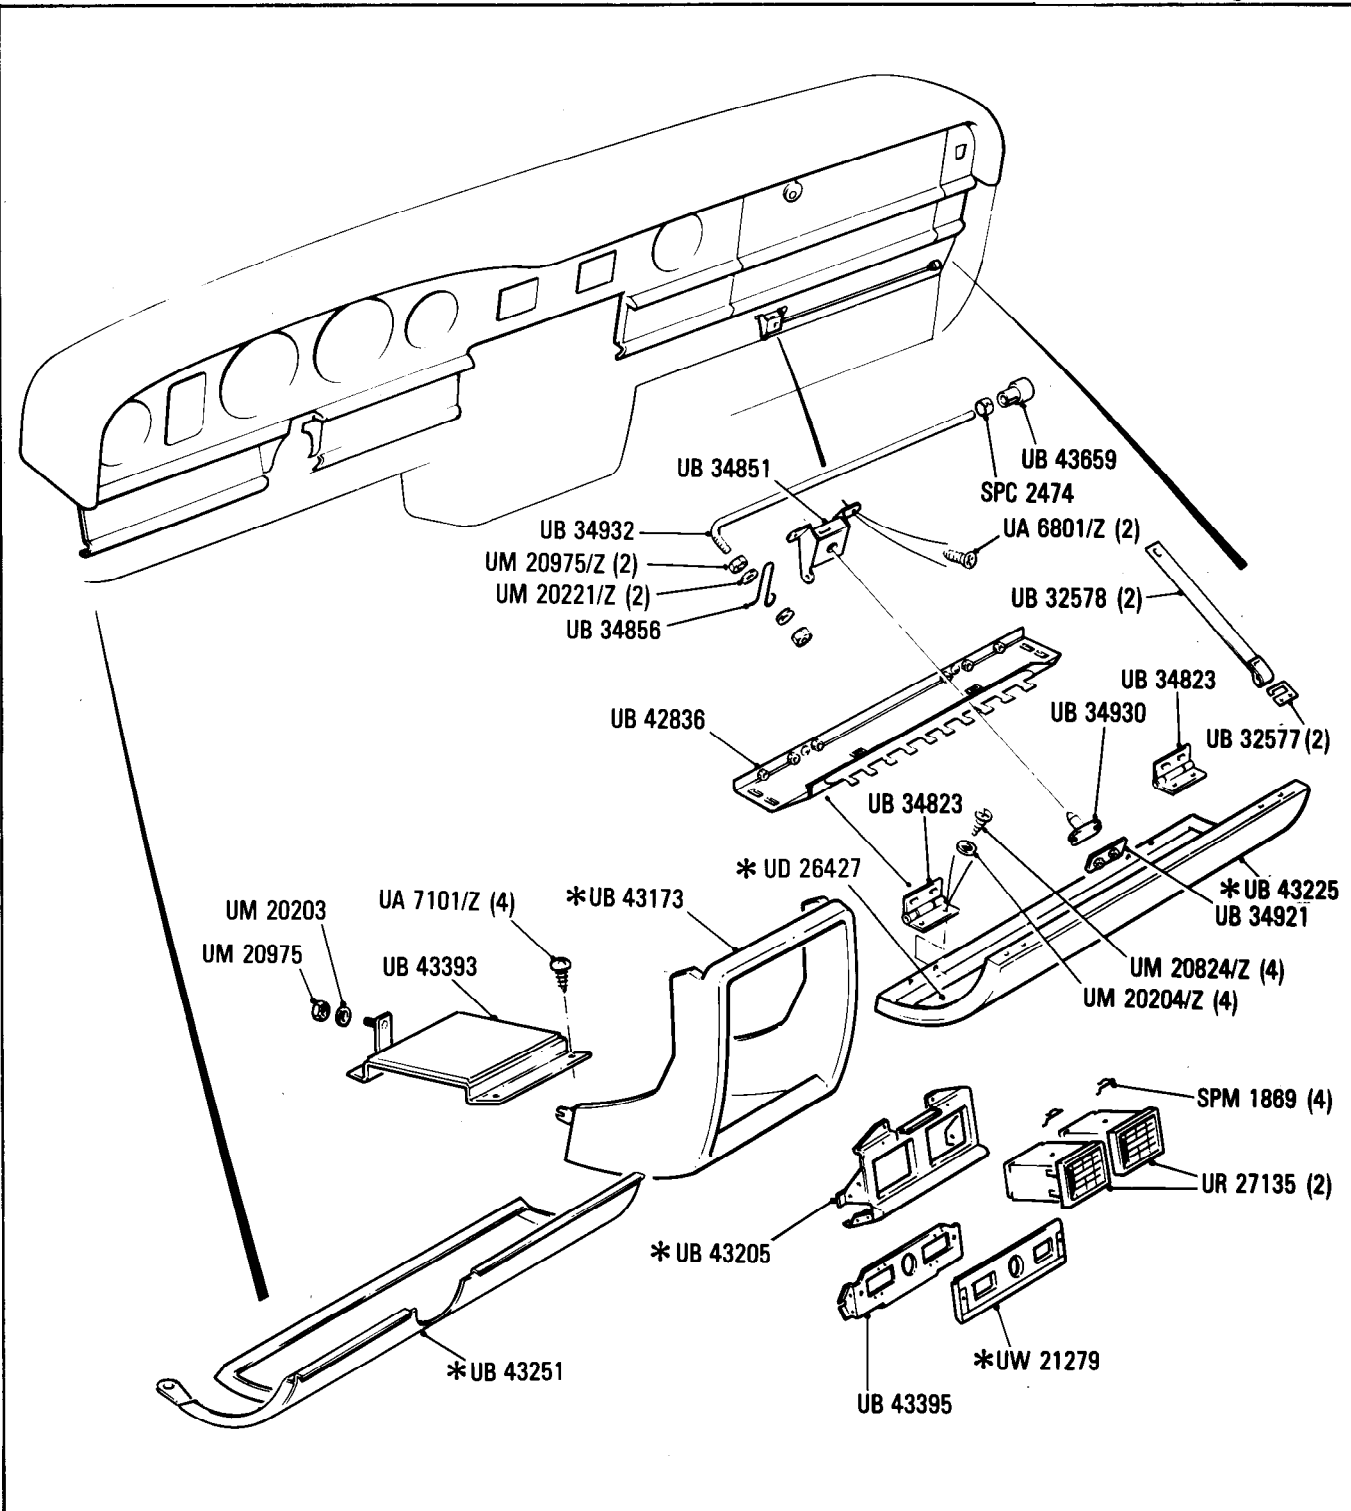

**Body**  
Lower Trim & Centre Console N. America only

Parts marked thus \* refer to Additional Information below

◀ Left-hand ▶ Right-hand

**Additional Information**

\*UD 26427 I.D. label fuseboard  
UD 26389 I.D. label relays  
UD 25897 Warning label radio tape player fuse