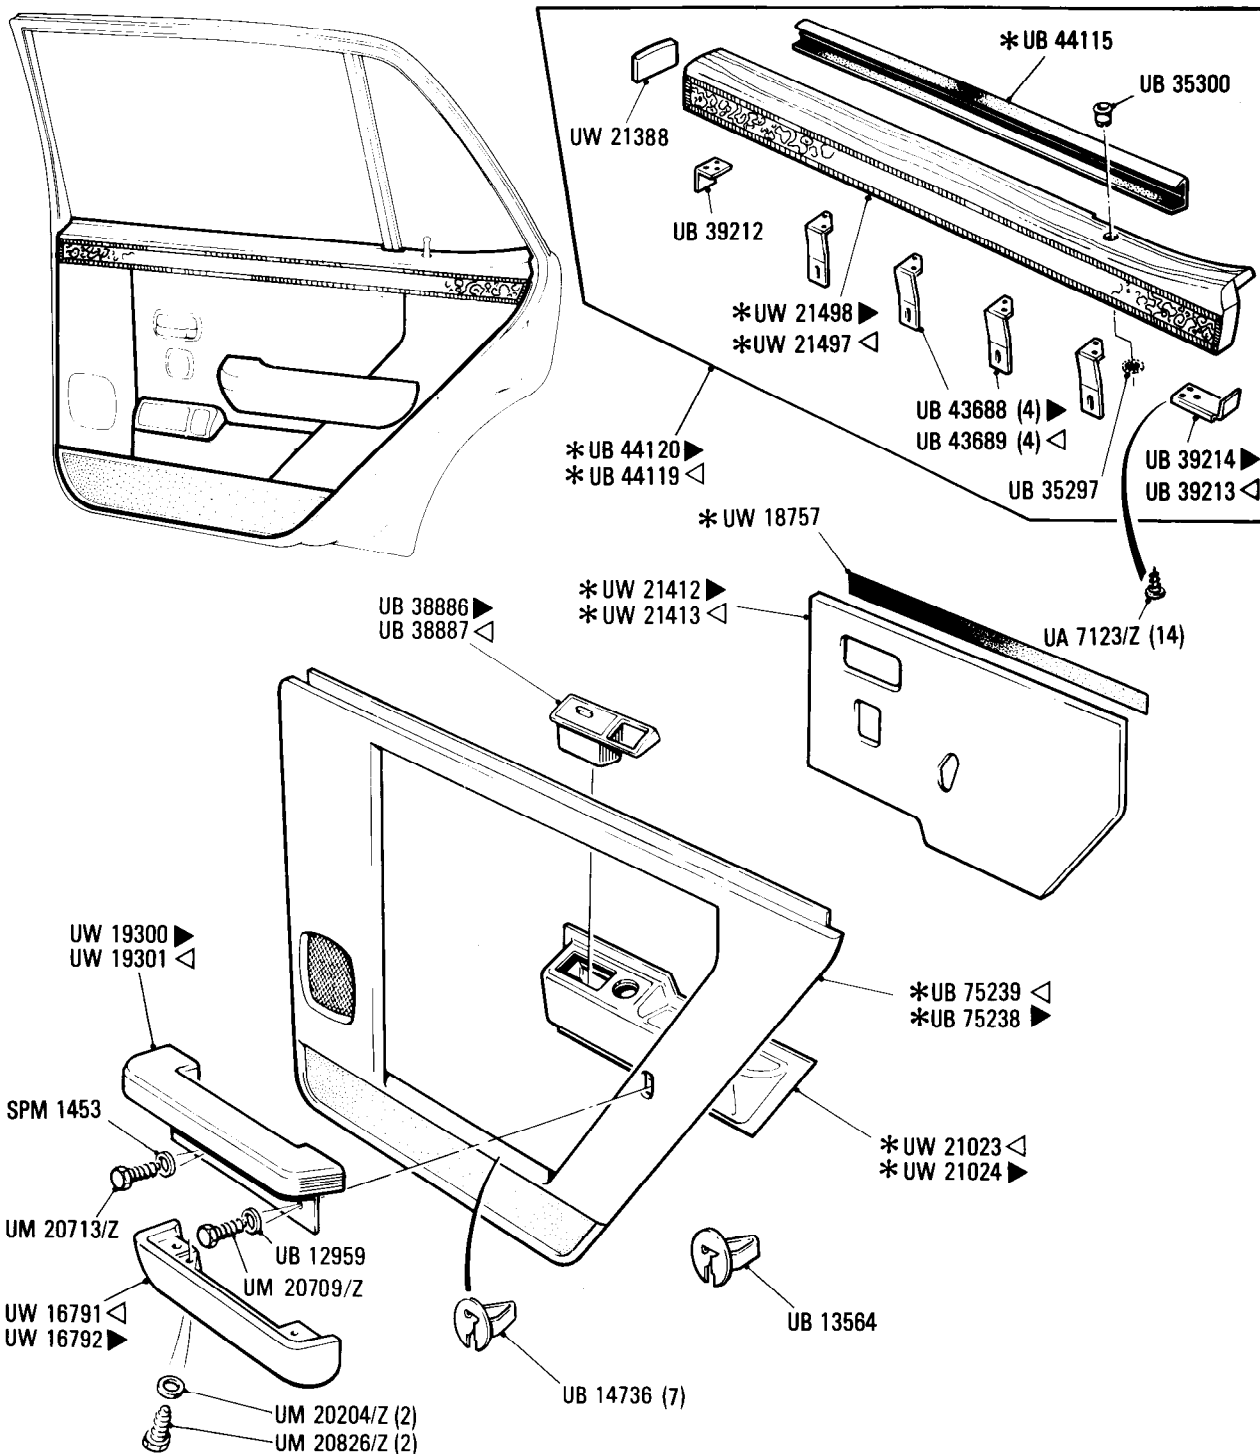

S41
•004•02

Rolls-Royce
Silver Spirit
Silver Spur

Bentley
Mulsanne 'S'
Eight
Turbo R

Body
Rear Door Interior Trim & Waistrail Finisher

Car serial number

Silver Spirit
SCAZS00A0JCH21990 to SCAZS00AXKCX25155

Silver Spur
SCAZN02AJCX22054 to SCAZN02A2KCX25154

Bentley Mulsanne S
SCBZS00A7JCH22047 to SCBZS02B2KCX25149

Bentley Eight
SCBZE00A2JCX22008 to SCBZE00A7KCH25152

Turbo R
SCBZS0TA3JCH22011 to SCBZR04A4KCX25153

Parts marked thus * refer to Additional Information below

◁ Left-hand ▷ Right-hand

Additional Information

© Rolls-Royce Motor Cars Limited 1987

*UB 44120 RH } SWB	Rolls-Royce & Turbo R with Burr Veneer	UB 71570 RH } SWB	Bentley & Turbo R with Straight Grain Veneer	*UB 75239 LH } SWB
*UB 44119 LH } LH		UB 71572 LH } LH		*UB 75288 RH } RH
UB 44122 RH } LWB	Bentley & Turbo R with Straight Grain Veneer	UB 71576 RH } LWB		UB 75241 LH } LWB
UB 44121 LH } LH		UB 71578 LH } LH		UB 75240 RH } RH
UB 71724 RH } SWB		*UB 44115 SWB	*UW 21023 LH } SWB	
UB 71723 LH } LH	*UB 44116 LWB	*UW 21024 RH } RH		
UB 71726 RH } LWB	*UW 21412 RH } SWB	UW 20803 LH } LWB		
UB 71725 LH } LH	*UW 21413 LH } LH	UW 20804 RH } RH		
*UW 21498 RH } SWB	UW 21410 RH } LWB	*UW 18757 Inseal bulk supply		
*UW 21497 LH } LH	UW 21411 LH } LH			
UW 21492 RH } LWB				
UW 21491 LH } LH