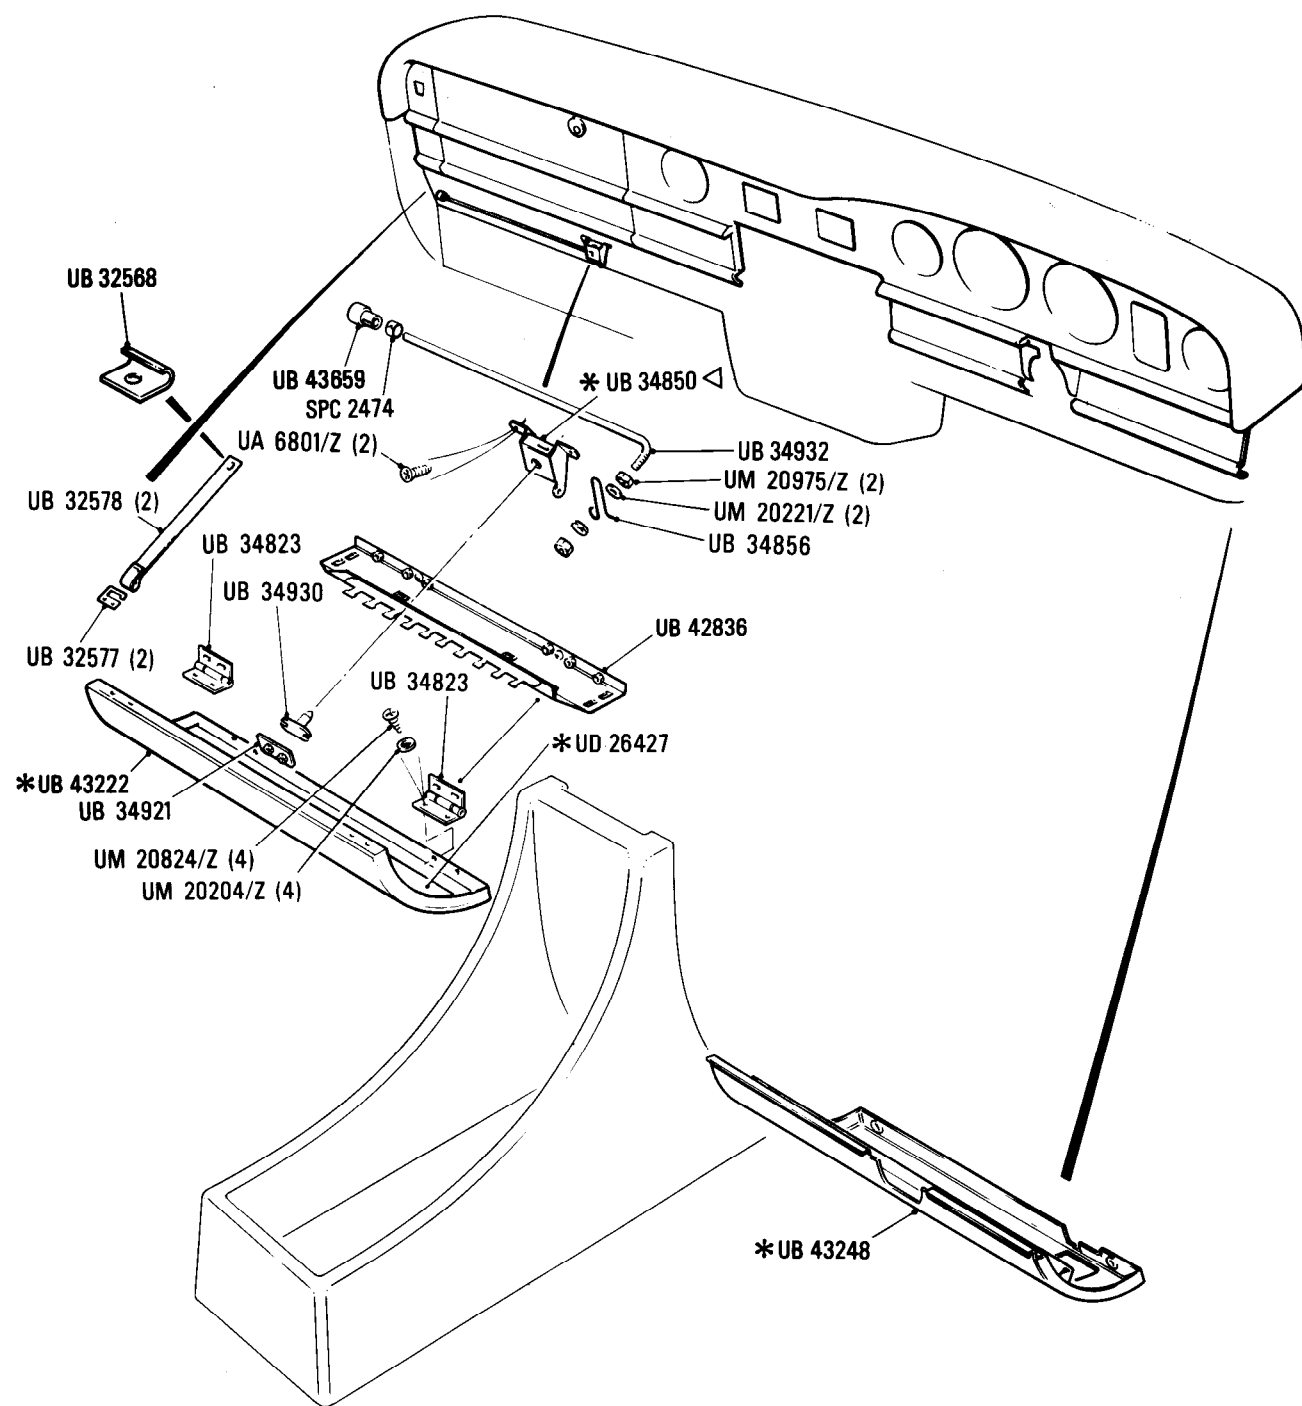

**S46**  
**·041·00**

Rolls-Royce

Bentley  
Turbo R

**Body**  
Lower Trim

**Car serial number**

SCBZS0T09GCX13875 to SCBZS0T09GCH16570

**Parts marked thus \* refer to Additional Information below**

◀ Left-hand ▶ Right-hand