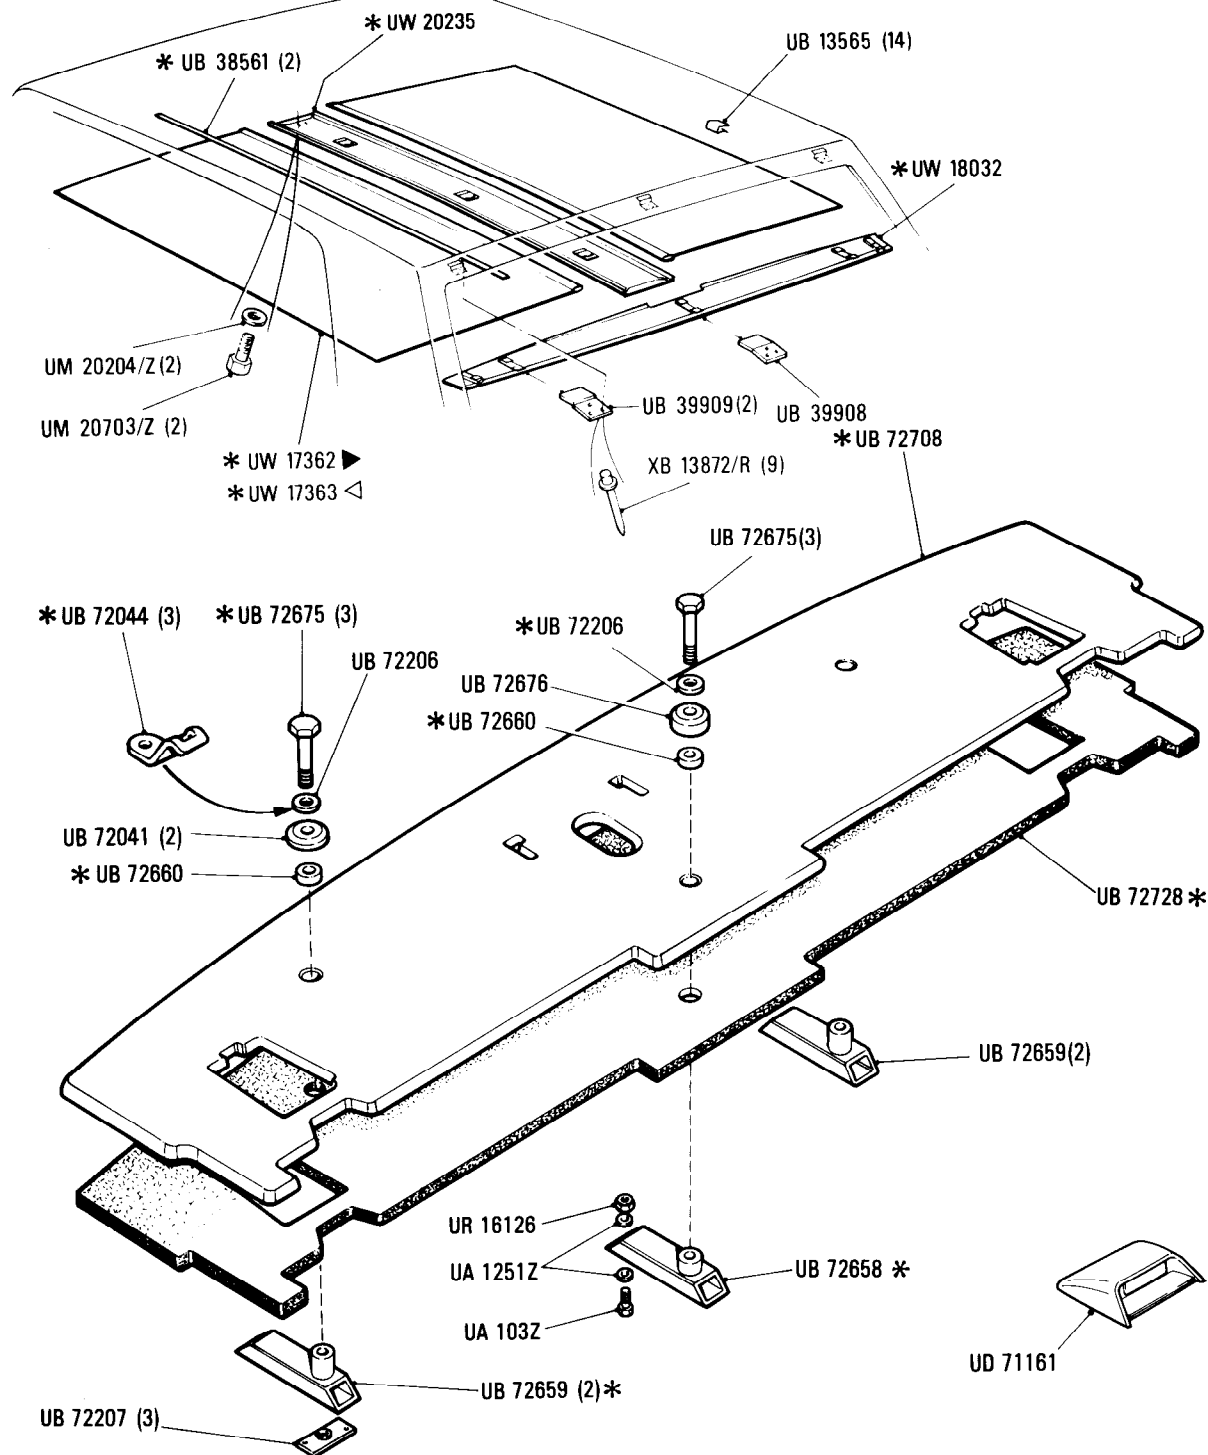

S55
·100·01

Rolls-Royce
Silver Spirit
Silver Spur

Bentley
Mulsanne 'S'
Turbo R

Body
Parcel Shelf & Roof Trim (Child Anchorage)
Australia & Canada only

Car serial number

Silver Spirit
SCAZS00A6KCH23213, 24514 to
SCAZS00A3KCH27798

Silver Spur
SCAZN00A5KCX23210, 24516 to
SCAZN02A4KCX27780

Mulsanne S
SCBZS02B3KCX23216, 24515 to
SCBZS00A5KCH27796

Mulsanne S LWB
SCBZN00A2KCH24569 to
SCBZN00A9KCH27775

Bentley Eight
SCBZE00A8KCH24513 to
SCBZR04A0KCH23211, 23212, 23214,
23215, 23218, 23219, 24519, to
SCBZR04A6KCX27793

Parts marked thus * refer to Additional Information below

◁ Left-hand ▷ Right-hand

Additional Information

- UB 72708 Hide trim
- UB 72058 Hide trim Sports style seats
- UB 72710 Whipcord trim
- UB 72060 Whipcord trim Sports style seats
- UB 72711 Cloth trim
- UB 72061 Cloth trim Sports style seats
- UW 20235 Hide trim SWB cars
- UW 20236 Marvelon trim SWB cars
- UW 20237 Whipcord cloth trim SWB cars
- UW 20238 Cloth trim SWB cars
- UW 20231 Hide trim LWB cars
- UW 20232 Marvelon trim LWB cars
- UW 20233 Whipcord cloth trim LWB cars
- UW 20234 Cloth trim LWB cars
- UW 17362 RH Hide trim SWB cars
- UW 17363 LH
- UW 17364 RH Marvelon trim SWB cars
- UW 17365 LH
- UW 17366 RH Whipcord cloth trim SWB cars
- UW 17367 LH
- UW 17368 RH Cloth trim SWB cars
- UW 17369 LH
- UW 17354 RH Hide trim LWB cars
- UW 17355 LH

- UW 17356 RH Marvelon trim LWB cars
- UW 17357 LH
- UW 17358 RH Whipcord cloth trim LWB cars
- UW 17359 LH
- UW 17360 RH Cloth trim LWB cars
- UW 17361 LH
- UW 18032 Hide trim
- UW 18033 Marvelon trim
- UW 18034 Whipcord cloth trim
- UW 18035 Cloth trim
- UB 38561 SWB cars
- UB 38562 LWB cars

© Rolls-Royce Motor Cars Limited 1987

- UB 72675 Other than Turbo
- UB 72042 Turbo only
- UB 72206 Other than Turbo 3 off
- UB 72206 Turbo only 4 off
- UB 72658 Centre 1 off Other than Turbo
- UB 72659 Outboard 2 off
- UB 72203 Turbo only 3 off
- UB 72660 Centre 1 off Other than Turbo
- UB 72661 Outboard 2 off
- UB 72204 Turbo only 3 off
- UB 72044 Other than Turbo Canada only
- UB 72471 Turbo only