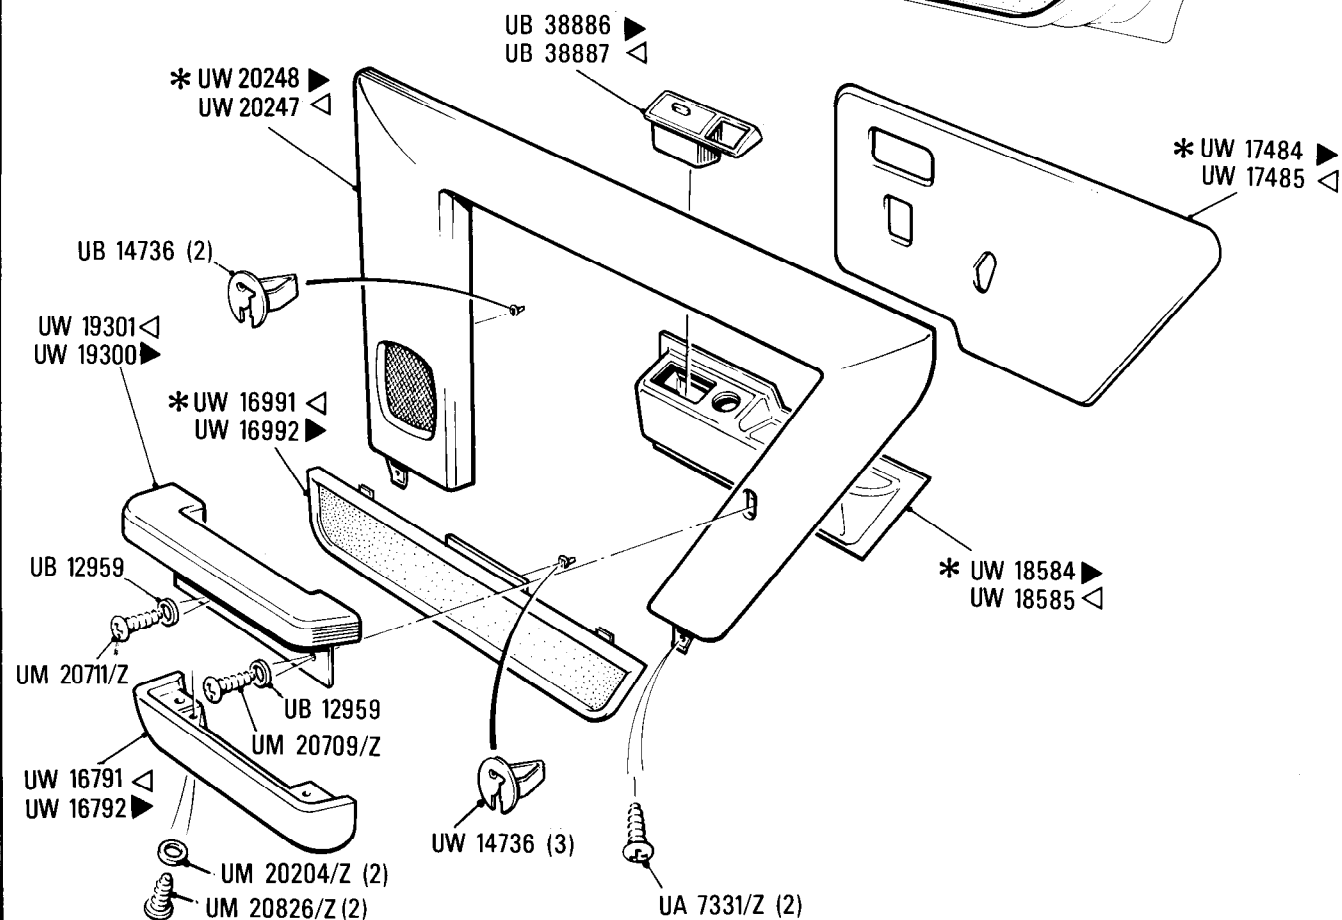

UB 38886 ▶
UB 38887 ◀

* UW 20248 ▶
UW 20247 ◀

UB 14736 (2)

UW 19301 ◀
UW 19300 ▶

* UW 16991 ◀
UW 16992 ▶

UB 12959

UM 20711/Z

UB 12959

UM 20709/Z

UW 16791 ◀
UW 16792 ▶

UM 20204/Z (2)

UM 20826/Z (2)

UW 14736 (3)

UA 7331/Z (2)

* UW 18584 ▶
UW 18585 ◀

* UW 17484 ▶
UW 17485 ◀

Additional Information

© Rolls-Royce Motors Limited 1984

* UB 39727 LH	] SWB
UB 39728 RH	
UB 39729 LH	
UB 39730 RH	] LWB
* UB 39701 SWB	
UB 39702 LWB	
* UW 18306 RH	] SWB
UW 18307 LH	
UW 18308 RH	] LWB
UW 18309 LH	

* UW 18584 RH	] SWB
UW 18585 LH	
UW 18586 RH	] LWB
UW 18587 LH	
* UW 20248 RH	] SWB
UW 20247 LH	
UW 20251 LH	] LWB
UW 20252 RH	
* UW 17484 RH	] SWB
UW 17485 LH	

UW 17751 LH	] LWB
UW 17752 RH	
* UW 16991 LH	] SWB
UW 16992 RH	
UW 17749 LH	] LWB
UW 17750 RH