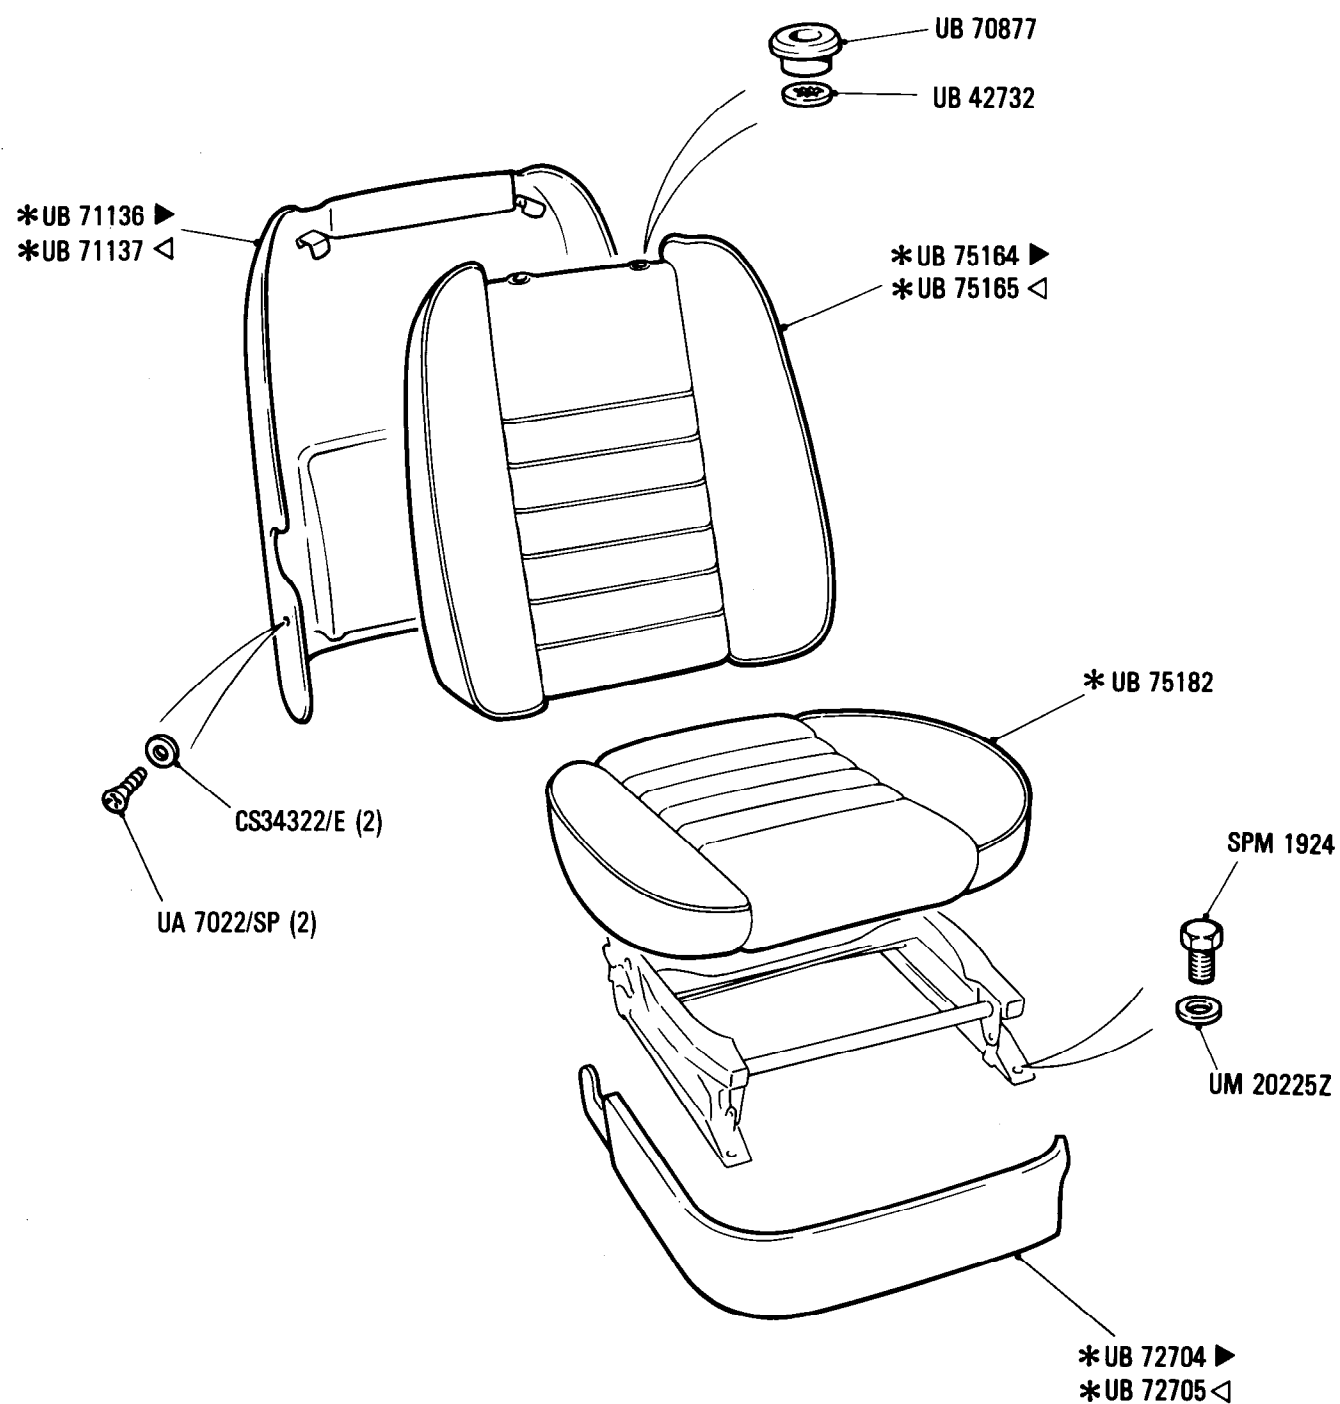

S48
021-01

Rolls-Royce

Bentley
Turbo R

Body
Front Seats Squabs & Cushion

Car serial number

SCBZR03B2KCX24887 to
SCBZR04A6KCX27793

Parts marked thus * refer to Additional Information below

◁ Left-hand ▷ Right-hand

Additional Information

© Rolls-Royce Motor Cars Limited 1987

*UB 75164 RH Hide trim	UB 75184 Cushion cover hide trim
*UB 75165 LH	UB 75185 Cushion cover cloth trim
UB 75168 RH Cloth trim	*UB 72704 RH Other than Passive Restraint
UB 75167 LH	*UB 72705 LH
UB 75170 Squab cover Hide trim	UB 75256 RH Passive Restraint USA only
UB 75169	UB 75255 LH
*UB 71136 RH Other than LWB cars	UB 72706 RH Valance LHD Cars fitted with
UB 71137 LH	UB 72707 LH Valance RHD Fire Extinguishers only
For Fall tables see S48 060	UB 70329 Fire Extinguishers
*UB 75182 Hide trim	
UB 75183 Cloth trim