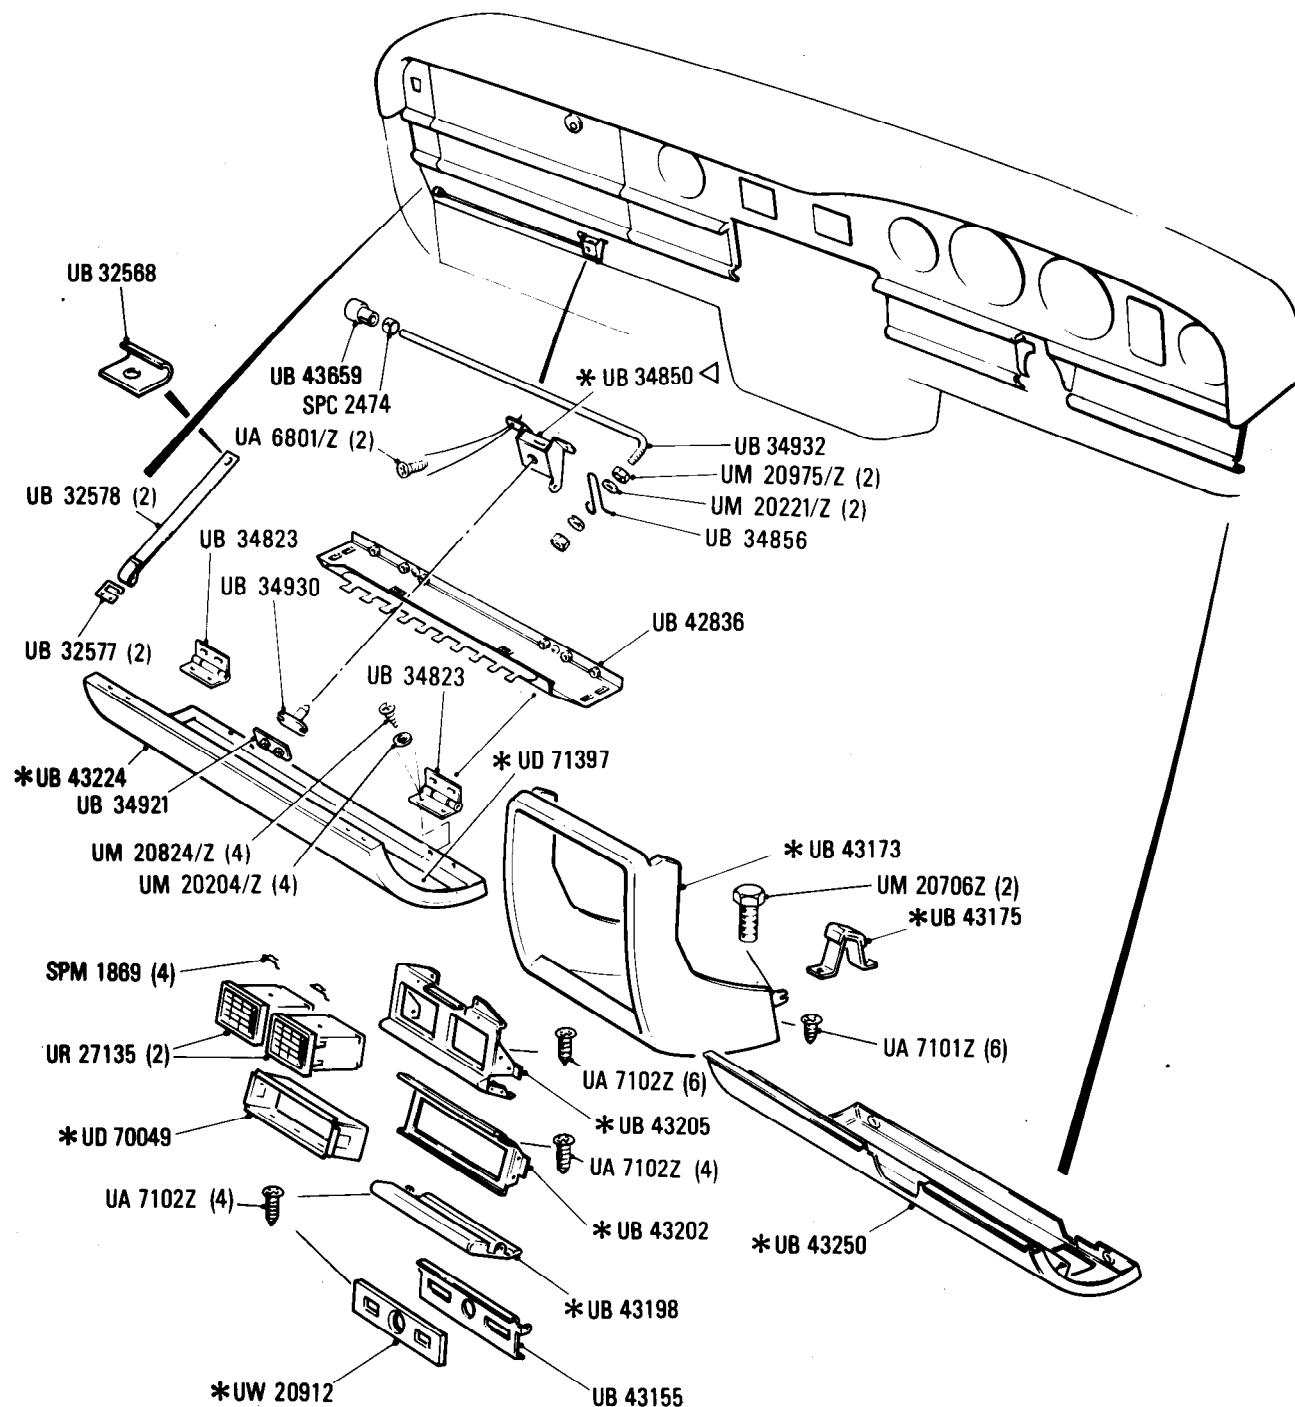

S46
·009·01

Rolls-Royce
Silver Spirit
Silver Spur

Bentley
Mulsanne 'S'
Eight

Car serial number

Silver Spirit
SCAZS00A3KCH24514 to SCAZS00A3KCH27798

Silver Spur
SCAZN02A5KCX24516 to SCAZN02A4KCX27780

Bentley Eight
SCBZE00A8KCH24513 to SCBZE00A5KCX27799

Mulsanne S
SCBZS00A0KCH24515 to SCBZS00A5KCH27796

Body
Lower Trim

Parts marked thus * refer to Additional Information below

◀ Left-hand ▶ Right-hand

Additional Information

© Rolls-Royce Motor Cars Limited 1987

* UB 71991 Marvelon
UB 71990 Hide
* UB 71979 Marvelon
UB 71978 Hide
* UB 71977 Marvelon
UB 71976 Hide
* UD 71397 ID label fuseboard
UD 70923 ID label relays LHD cars
UD 70924 ID label relays RHD cars
* UD 43205 Marvelon trim
UD 43204 Hide trim

* UW 20912 Other than Bentley Eight cars
UW 21321 Bentley Eight cars
UW 20911 Other than Bentley Eight Customer request for
UW 21319 Bentley Eight cars cars with Fiamm horns
* UB 43250 RHD Marvelon trim
UB 43248 RHD Hide trim
* UB 43251 LHD Marvelon trim
UB 43249 LHD Hide trim
* UB 34850 RHD
UB 34851 LHD

* UB 43224 RHD Marvelon trim
UB 43222 RHD Hide trim
UB 43225 LHD Marvelon trim
UB 43223 LHD Hide trim
* UB 43175 Other than Japan, Middle East, Australia & S. Africa
UB 70052 Japan, Middle East, Australia & S. Africa only
* UD 70049 Japan, Middle East, Australia & S. Africa only