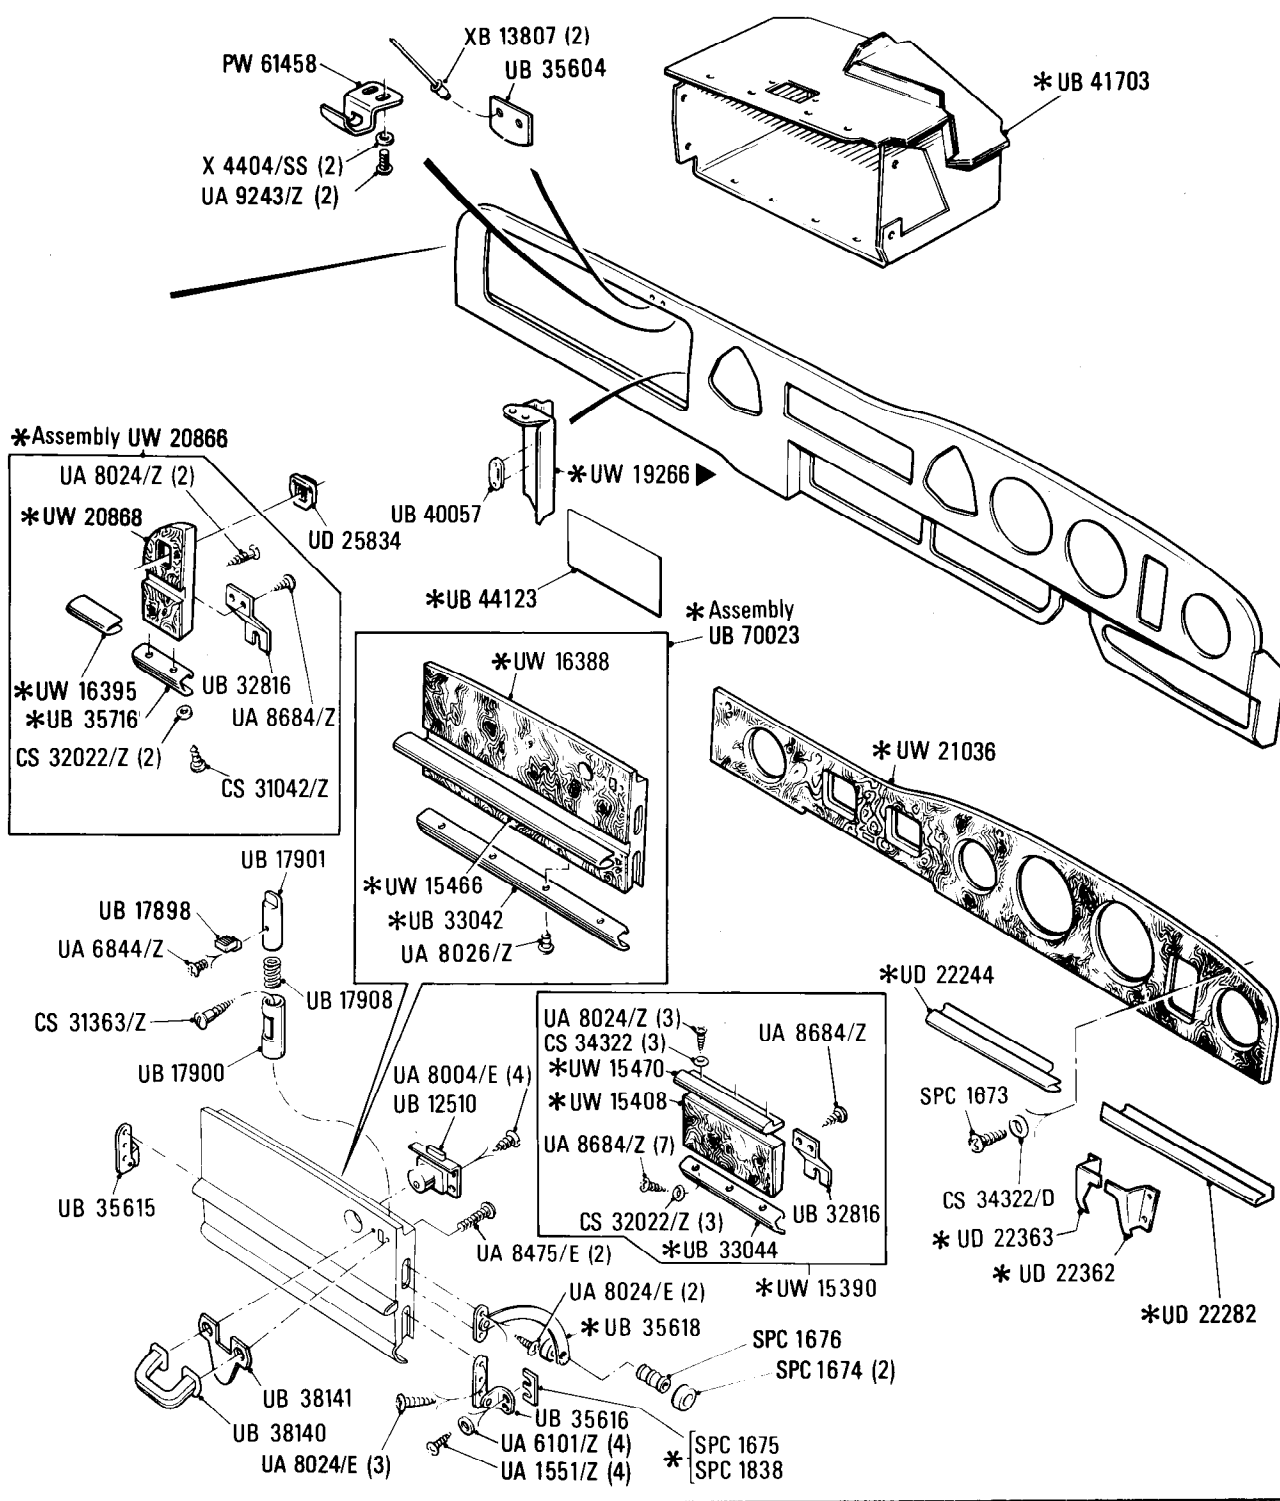

S45
•004•01

Rolls-Royce
Silver Spirit
Silver Spur

Bentley
Mulsanne

Body
Facia Board

Car serial number

Silver Spirit & Bentley Mulsanne
SCAZS0006GCX13860 to
SCAZS0001GCH16930

Silver Spur
SCAZN42A7GCX13872, 13874, 13897
with the exception of 14000 to
14025 to SCAZN42A0HCX16970

Parts marked thus * refer to Additional Information below

◀Left-hand ▶Right-hand

Additional Information

- UW 21036 Rolls-Royce RHD cars
- UW 21035 Rolls-Royce LHD cars
- UB 44098 Bentley RHD cars
- UB 44097 Bentley LHD cars
- UB 43739 Picture plate Bentley cars only
- UW 20866 Marvelon trim RHD cars
- UW 20864 Hide trim RHD cars
- UW 20867 Marvelon trim LHD cars
- UW 20865 Hide trim LHD cars
- UW 20868 RHD cars
- UW 20869 LHD cars
- UW 16395 Marvelon trim
- UW 19218 Hide trim
- UB 35716 Marvelon trim
- UB 41339 Hide trim
- UW 15390 Marvelon trim RHD cars
- UW 19236 Hide trim RHD cars
- UW 15391 Marvelon trim LHD cars
- UW 19235 Hide trim LHD cars
- UW 15408 RHD cars
- UW 15409 LHD cars
- UW 15470 Marvelon trim
- UW 19233 Hide trim
- UB 33044 Marvelon trim
- UB 41346 Hide trim
- UW 19266 Marvelon trim RHD
- UW 19268 Hide trim RHD
- UW 19265 Marvelon trim LHD
- UW 19269 Hide trim LHD

- UB 41703 RHD cars
- UB 41704 LHD cars
- UB 35618 RHD cars
- UB 35617 LHD cars
- SPC 1675 Shim .028 in
- SPC 1838 Shim .064 in
- UD 20736 Unleaded gasoline label
- UD 22244 Marvelon trim RHD
- UD 24168 Hide trim RHD
- UD 22245 Marvelon trim LHD
- UD 24169 Hide trim LHD

- UD 22282 Marvelon trim RHD
- UD 24170 Hide trim RHD
- UD 22283 Marvelon trim LHD
- UD 24171 Hide trim LHD
- UD 22362 Marvelon trim
- UD 22956 Hide trim
- UD 22363 Marvelon trim
- UD 22955 Hide trim
- UB 70023 Marvelon trim RHD
- UB 70021 Hide trim RHD
- UB 70024 Marvelon trim LHD
- UB 70022 Hide trim LHD

- UW 16388 RHD cars
- UW 16389 LHD cars
- UW 15466 Marvelon trim
- UW 19336 Hide trim
- UB 33042 Marvelon trim
- UB 41526 Hide trim
- UB 44123 Rolls-Royce cars Other than N. America, Japan & Australia
- UB 44124 Bentley cars other than N. America, Japan & Australia
- UB 43847 N. American cars only
- UB 71254 Australia & Japan

© Rolls-Royce Motors Limited 1987